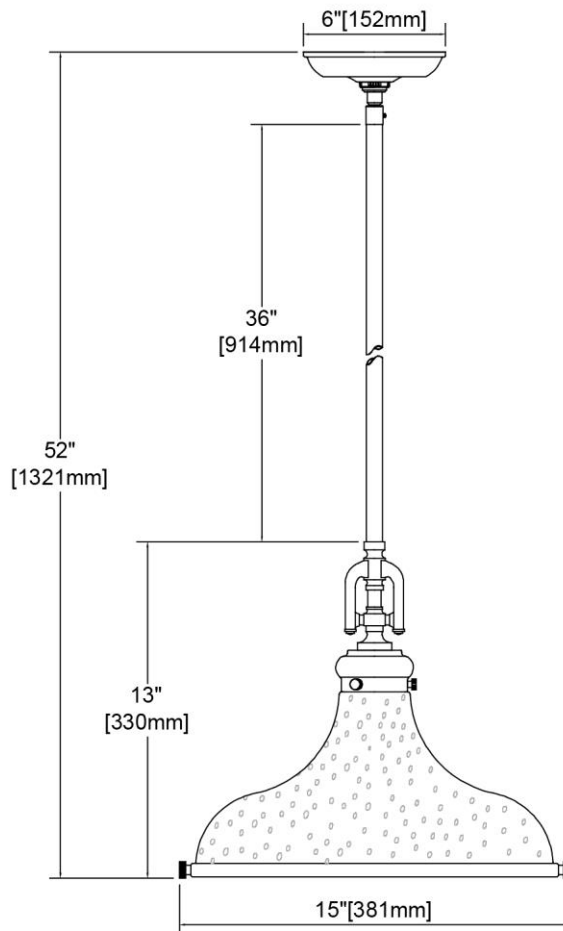


	ITEM #:	57361/1
	UPC	748119141749
	Description	Rutherford 1-Light Pendant in Oil Rubbed Bronze with Seedy Glass
	Finish	Oil Rubbed Bronze
	Materials	Glass, Steel
	Brand	ELK Lighting
	Collection	Rutherford
	Category	Indoor Lighting
	Type	Pendant

ITEM DIMENSIONS				RATINGS & SPECIFICATIONS				
Width	15 inches			Safety Rating	UL		Certification	Dry locations
Depth	15 inches			ADA Compliant	N/A		Voltage	120 volts
Height	13 inches			BULBS / SOCKETS				
Weight	5 pounds			Quantity	1	Wattage	60 watts	
ADDITIONAL DIMENSIONS				Included	No	Type	A19 (E26 Medium Base)	
Backplate / Canopy	6 diameter			Other	N/A			
HCWO	N/A			CHAIN / CORD INFORMATION				
Min. Extension	N/A			Chain	N/A	Cord	72 inches	
Max. Extension	N/A			SHADE / GLASS DETAILS				
OVERALL HEIGHT				Shade/Glass Description	Seedy Glass			
Min.	22 inches	Max.	52 inches	Width	13 inches		Height	8 inches
EXTENSION ROD(S)				Width at Top	N/A		Width at Bottom	N/A
Rods: 1-6, 1-12, 1-18								