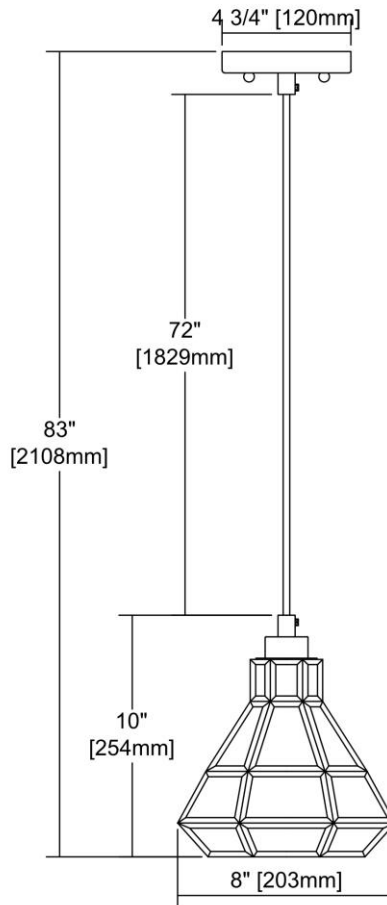

ITEM #:	57126/1
UPC	748119114392
Description	Window Pane 1-Light Mini Pendant in Oil Rubbed Bronze with Clear Glass
Finish	Oil Rubbed Bronze
Materials	Glass, Metal
Brand	ELK Lighting
Collection	Window Pane
Category	Indoor Lighting
Type	Mini Pendant

ITEM DIMENSIONS				RATINGS & SPECIFICATIONS				
Width	8 inches			Safety Rating	UL		Certification	N/A
Depth	8 inches			ADA Compliant	N/A		Voltage	N/A
Height	10 inches			BULBS / SOCKETS				
Weight	3 pounds			Quantity	1	Wattage	60 watts	
ADDITIONAL DIMENSIONS				Included	No		Type	A19 (E26 Medium Base)
Backplate / Canopy	4.75x4.75			Other	N/A			
HCWO	N/A			CHAIN / CORD INFORMATION				
Min. Extension	N/A			Chain	N/A		Cord	N/A
Max. Extension	N/A			SHADE / GLASS DETAILS				
OVERALL HEIGHT				Shade/Glass Description	Clear Glass			
Min.	N/A		Max.	N/A				
EXTENSION ROD(S)				Width	N/A		Height	N/A
N/A				Width at Top	N/A		Width at Bottom	N/A