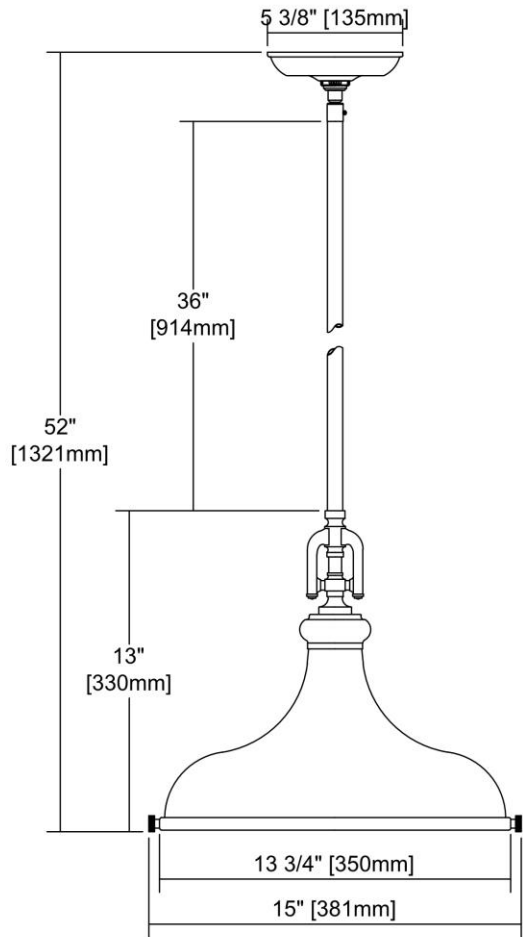

ITEM #:	57071/1
UPC	748119114491
Description	Rutherford 1-Light Pendant in Satin Black with Metal Shade
Finish	Satin Black
Materials	Glass, Metal
Brand	ELK Lighting
Collection	Rutherford
Category	Indoor Lighting
Type	Pendant

ITEM DIMENSIONS				RATINGS & SPECIFICATIONS				
Width	15 inches			Safety Rating	UL		Certification	N/A
Depth	15 inches			ADA Compliant	N/A		Voltage	N/A
Height	13 inches			BULBS / SOCKETS				
Weight	6 pounds			Quantity	1		Wattage	100 watts
ADDITIONAL DIMENSIONS				Included	No		Type	A19 (E26 Medium Base)
Backplate / Canopy	5.5x5.5			Other	N/A			
HCWO	N/A			CHAIN / CORD INFORMATION				
Min. Extension	N/A			Chain	N/A		Cord	N/A
Max. Extension	N/A			SHADE / GLASS DETAILS				
OVERALL HEIGHT				Shade/Glass Description	Metal Shade with Frosted Glass Diffuser			
Min.	N/A		Max.	N/A				
EXTENSION ROD(S)				Width	N/A		Height	N/A
Rods: 1-6, 1-12, 1-18				Width at Top	N/A		Width at Bottom	N/A