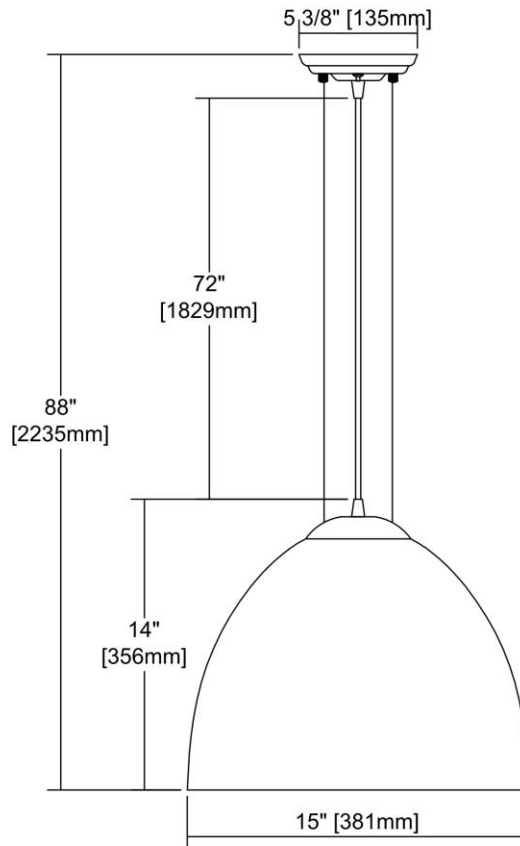


	ITEM #:	56522/1
	UPC	748119111933
	Description	Merida 1-Light Pendant in Polished Chrome with Opal White Linen Glass
	Finish	Polished Chrome
	Materials	Glass, Metal
	Brand	ELK Lighting
	Collection	Merida
	Category	Indoor Lighting
	Type	Pendant

ITEM DIMENSIONS				RATINGS & SPECIFICATIONS				
Width	15 inches			Safety Rating	UL		Certification	N/A
Depth	15 inches			ADA Compliant	N/A		Voltage	N/A
Height	14 inches			BULBS / SOCKETS				
Weight	8 pounds			Quantity	1	Wattage	100 watts	
ADDITIONAL DIMENSIONS				Included	No		Type	A19 (E26 Medium Base)
Backplate / Canopy	5x5			Other	N/A			
HCWO	N/A			CHAIN / CORD INFORMATION				
Min. Extension	N/A			Chain	N/A		Cord	N/A
Max. Extension	N/A			SHADE / GLASS DETAILS				
OVERALL HEIGHT				Shade/Glass Description	Opal White Linen Glass			
Min.	N/A		Max.	N/A				
EXTENSION ROD(S)				Width	N/A		Height	N/A
N/A				Width at Top	N/A		Width at Bottom	N/A