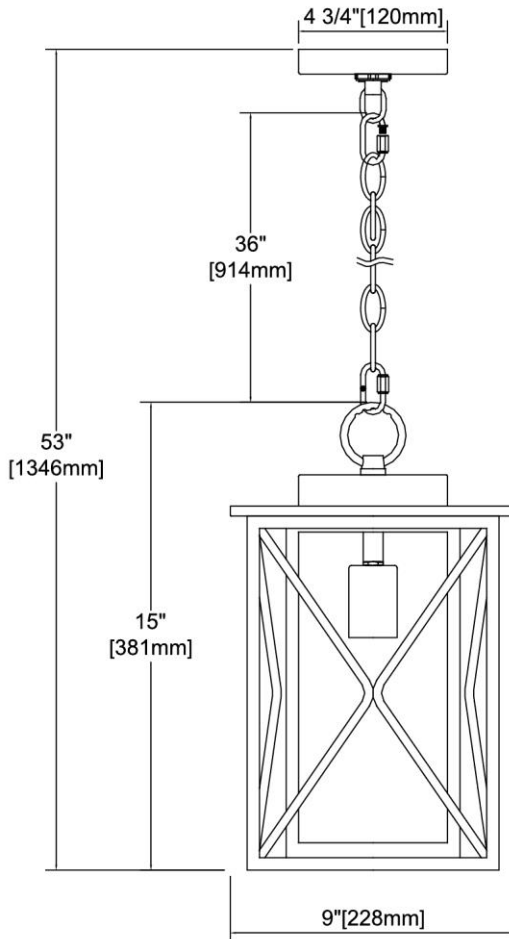

ITEM #:	46753/1
UPC	748119134567
Description	Carriage Light 1-Light Hanging in Matte Black with Seedy Glass
Finish	Matte Black
Materials	Glass, Steel
Brand	ELK Lighting
Collection	Carriage Light
Category	Outdoor Lighting
Type	Hanging

ITEM DIMENSIONS				RATINGS & SPECIFICATIONS				
Width	9 inches			Safety Rating	ETL		Certification	Wet locations
Depth	9 inches			ADA Compliant	N/A		Voltage	120
Height	15 inches			BULBS / SOCKETS				
Weight	9 pounds			Quantity	1	Wattage	100 watts	
ADDITIONAL DIMENSIONS				Included	No	Type	A19 (E26 Medium Base)	
Backplate / Canopy	4.75 diameter			Other	N/A			
HCWO	N/A			CHAIN / CORD INFORMATION				
Min. Extension	N/A			Chain	36 inches	Cord	72 inches - Black	
Max. Extension	N/A			SHADE / GLASS DETAILS				
OVERALL HEIGHT				Shade/Glass Description	Seedy glass			
Min.	18 inches	Max.	53 inches	Width	N/A		Height	N/A
EXTENSION ROD(S)				Width at Top	N/A		Width at Bottom	N/A
N/A								