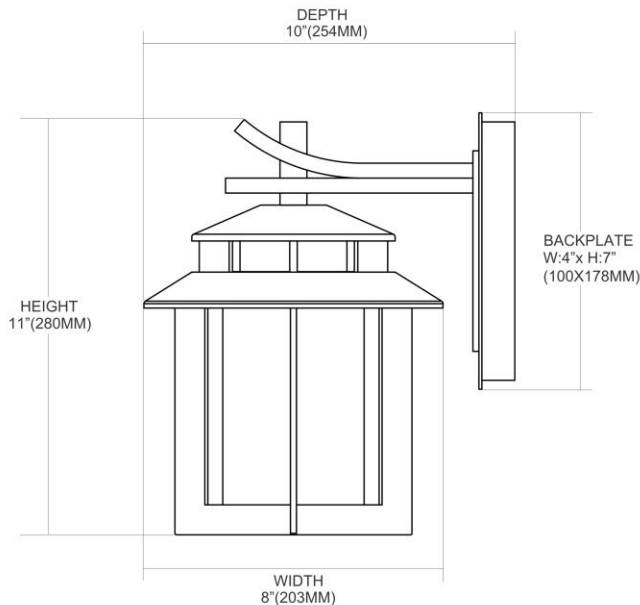

LED

ITEM #:	42170/1-LED
UPC	748119058108
Description	Kanso 1-Light Outdoor Wall Lamp in Hazelnut Bronze - Includes LED Bulb
Finish	Hazelnut Bronze
Materials	Cast Aluminum, Glass
Brand	ELK Lighting
Collection	Kanso
Category	Outdoor Lighting
Type	Sconce

ITEM DIMENSIONS				RATINGS & SPECIFICATIONS				
Width	8 inches			Safety Rating	N/A		Certification	N/A
Depth	10 inches			ADA Compliant	N/A		Voltage	N/A
Height	11 inches			BULBS / SOCKETS				
Weight	9 pounds			Quantity	1	Wattage	9.5 watts	
ADDITIONAL DIMENSIONS				Included	Yes		Type	A19 LED (E26 Medium Base)
Backplate / Canopy	N/A			Other	N/A			
HCWO	N/A			CHAIN / CORD INFORMATION				
Min. Extension	N/A			Chain	N/A		Cord	N/A
Max. Extension	N/A			SHADE / GLASS DETAILS				
OVERALL HEIGHT				Shade/Glass Description	White Glass Panel Shade			
Min.	N/A		Max.	N/A				
EXTENSION ROD(S)				Width	N/A		Height	N/A
N/A				Width at Top	N/A		Width at Bottom	N/A