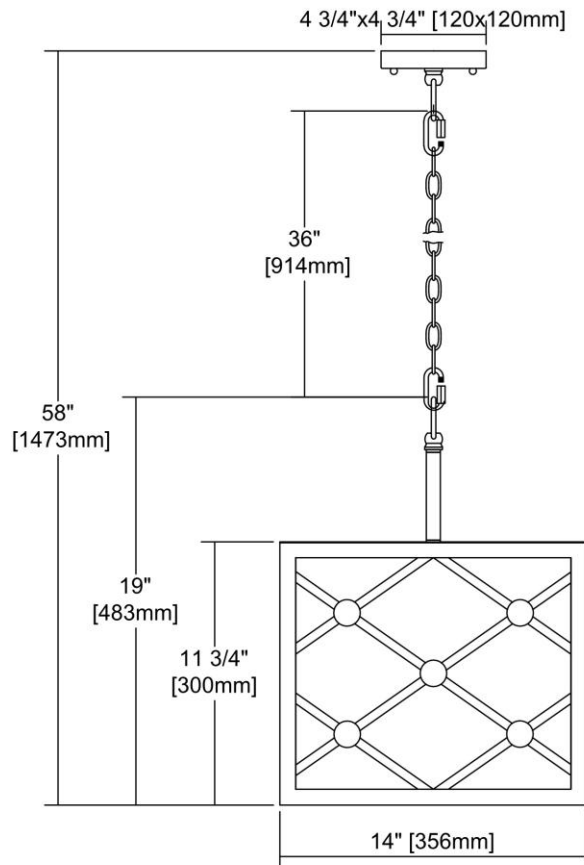


	ITEM #:	32123/3
	UPC	748119099033
	Description	Radley 3-Light Pendant in Malted Rust with Clear Raindrop Glass Panels
	Finish	Malted Rust
	Materials	Glass, Metal
	Brand	ELK Lighting
	Collection	Radley
	Category	Indoor Lighting
	Type	Pendant

ITEM DIMENSIONS				RATINGS & SPECIFICATIONS				
Width	14 inches			Safety Rating	UL		Certification	N/A
Depth	14 inches			ADA Compliant	N/A		Voltage	N/A
Height	19 inches			BULBS / SOCKETS				
Weight	16 pounds			Quantity	3		Wattage	60 watts
ADDITIONAL DIMENSIONS				Included	No		Type	A19 (E26 Medium Base)
Backplate / Canopy	4.75x4.75			Other	N/A			
HCWO	N/A			CHAIN / CORD INFORMATION				
Min. Extension	N/A			Chain	N/A		Cord	N/A
Max. Extension	N/A			SHADE / GLASS DETAILS				
OVERALL HEIGHT				Shade/Glass Description	Clear Raindrop Glass Panels			
Min.	N/A		Max.	N/A				
EXTENSION ROD(S)				Width	N/A		Height	N/A
N/A				Width at Top	N/A		Width at Bottom	N/A