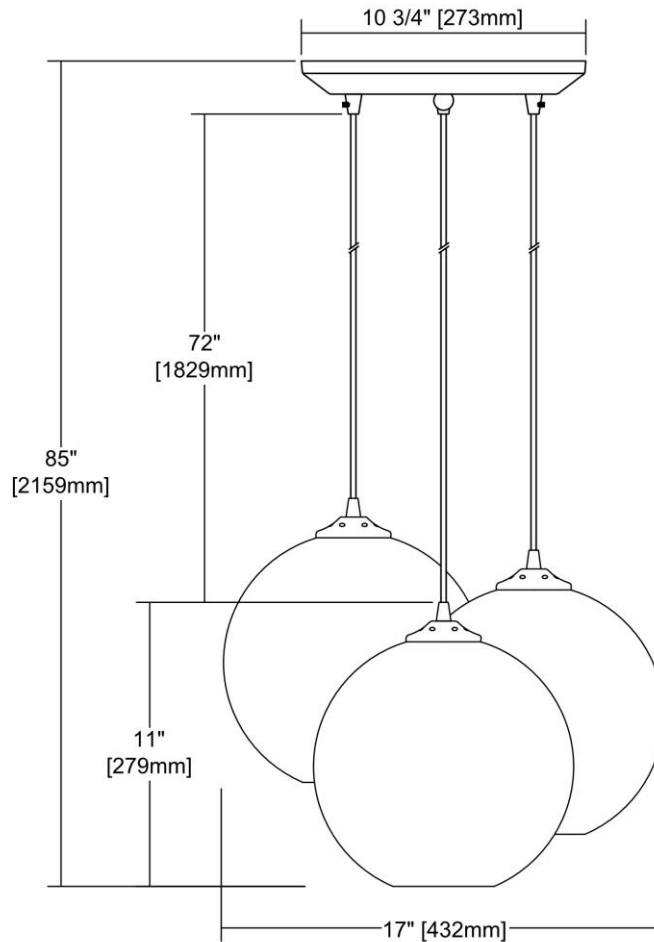


	<b>ITEM #:</b>	31380/3CLR
	<b>UPC</b>	748119116877
	<b>Description</b>	Watersphere 3-Light Triangular Pendant Fixture in Chrome with Hammered Clear Glass
	<b>Finish</b>	Polished Chrome
	<b>Materials</b>	Glass, Metal
	<b>Brand</b>	ELK Lighting
	<b>Collection</b>	Watersphere
	<b>Category</b>	Indoor Lighting
	<b>Type</b>	Mini Pendant

ITEM DIMENSIONS				RATINGS & SPECIFICATIONS				
<b>Width</b>	10 inches			<b>Safety Rating</b>	UL		<b>Certification</b>	N/A
<b>Depth</b>	10 inches			<b>ADA Compliant</b>	N/A		<b>Voltage</b>	N/A
<b>Height</b>	11 inches			<b>BULBS / SOCKETS</b>				
<b>Weight</b>	13 pounds			<b>Quantity</b>	3		<b>Wattage</b>	100 watts
ADDITIONAL DIMENSIONS				<b>Included</b>	No		<b>Type</b>	A19 (E26 Medium Base)
<b>Backplate / Canopy</b>	N/A			<b>Other</b>	N/A			
<b>HCWO</b>	N/A			CHAIN / CORD INFORMATION				
<b>Min. Extension</b>	N/A			<b>Chain</b>	N/A		<b>Cord</b>	N/A
<b>Max. Extension</b>	N/A			SHADE / GLASS DETAILS				
OVERALL HEIGHT				<b>Shade/Glass Description</b>	Clear Hammered Glass			
<b>Min.</b>	N/A		<b>Max.</b>	N/A				
EXTENSION ROD(S)				<b>Width</b>	N/A		<b>Height</b>	N/A
N/A				<b>Width at Top</b>	N/A		<b>Width at Bottom</b>	N/A