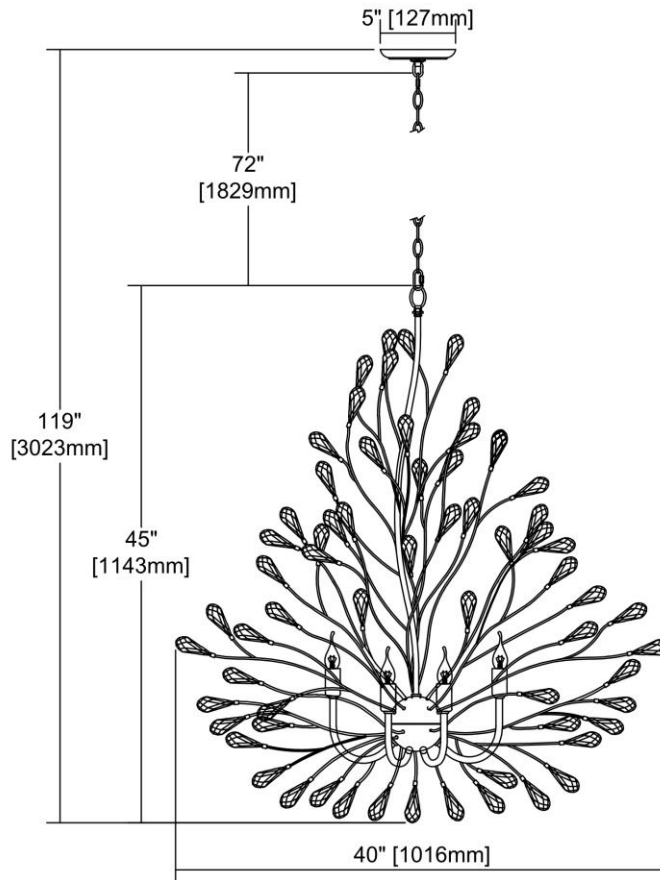

	<b>ITEM #:</b>	18244/9
	<b>UPC</b>	748119114071
	<b>Description</b>	Crislett 9-Light Chandelier in Sunglow Bronze with Clear Crystal
	<b>Finish</b>	Sunglow Bronze
	<b>Materials</b>	Crystal, Metal
	<b>Brand</b>	ELK Lighting
	<b>Collection</b>	Crislett
	<b>Category</b>	Indoor Lighting
	<b>Type</b>	Chandelier

ITEM DIMENSIONS				RATINGS & SPECIFICATIONS				
<b>Width</b>	40 inches			<b>Safety Rating</b>	UL		<b>Certification</b>	N/A
<b>Depth</b>	40 inches			<b>ADA Compliant</b>	N/A		<b>Voltage</b>	N/A
<b>Height</b>	45 inches			<b>BULBS / SOCKETS</b>				
<b>Weight</b>	25 pounds			<b>Quantity</b>	9		<b>Wattage</b>	60 watts
ADDITIONAL DIMENSIONS				<b>Included</b>	No		<b>Type</b>	B11 (E12 Candelabra Base)
<b>Backplate / Canopy</b>	5x5			<b>Other</b>	N/A			
<b>HCWO</b>	N/A			CHAIN / CORD INFORMATION				
<b>Min. Extension</b>	N/A			<b>Chain</b>	N/A		<b>Cord</b>	N/A
<b>Max. Extension</b>	N/A			SHADE / GLASS DETAILS				
OVERALL HEIGHT				<b>Shade/Glass Description</b>	Clear Crystal			
<b>Min.</b>	N/A		<b>Max.</b>	N/A				
EXTENSION ROD(S)				<b>Width</b>	N/A		<b>Height</b>	N/A
N/A				<b>Width at Top</b>	N/A		<b>Width at Bottom</b>	N/A