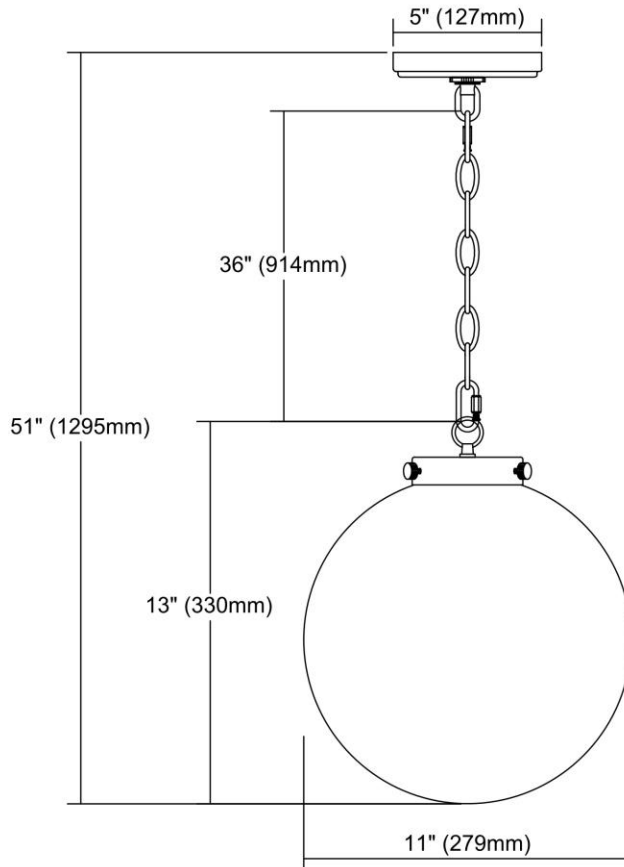

ITEM #:	16371/1
UPC	748119101071
Description	Gramercy 1-Light Mini Pendant in Oil Rubbed Bronze with Clear Glass
Finish	Oil Rubbed Bronze
Materials	Glass, Metal
Brand	ELK Lighting
Collection	Gramercy
Category	Indoor Lighting
Type	Mini Pendant

ITEM DIMENSIONS				RATINGS & SPECIFICATIONS				
Width	11 inches			Safety Rating	UL		Certification	N/A
Depth	11 inches			ADA Compliant	N/A		Voltage	N/A
Height	13 inches			BULBS / SOCKETS				
Weight	4 pounds			Quantity	1	Wattage	60 watts	
ADDITIONAL DIMENSIONS				Included	No		Type	A19 (E26 Medium Base)
Backplate / Canopy	N/A			Other	N/A			
HCWO	N/A			CHAIN / CORD INFORMATION				
Min. Extension	N/A			Chain	N/A		Cord	N/A
Max. Extension	N/A			SHADE / GLASS DETAILS				
OVERALL HEIGHT				Shade/Glass Description	Clear Glass			
Min.	N/A		Max.	N/A				
EXTENSION ROD(S)				Width	N/A		Height	N/A
N/A				Width at Top	N/A		Width at Bottom	N/A