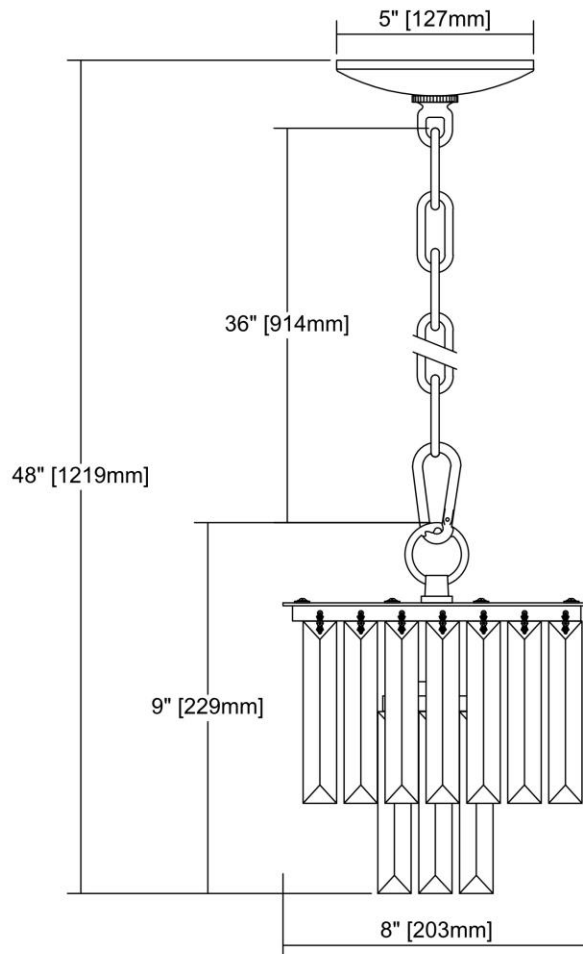


	ITEM #:	15214/1
	UPC	748119100517
	Description	Palacial 1-Light Mini Pendant in Polished Chrome with Clear Crystal
	Finish	Polished Chrome
	Materials	Crystal, Metal
	Brand	ELK Lighting
	Collection	Palacial
	Category	Indoor Lighting
	Type	Mini Pendant

ITEM DIMENSIONS				RATINGS & SPECIFICATIONS				
Width	8 inches			Safety Rating	UL		Certification	N/A
Depth	8 inches			ADA Compliant	N/A		Voltage	N/A
Height	9 inches			BULBS / SOCKETS				
Weight	5 pounds			Quantity	1		Wattage	60 watts
ADDITIONAL DIMENSIONS				Included	No		Type	B11 (E12 Candelabra Base)
Backplate / Canopy	N/A			Other	N/A			
HCWO	N/A			CHAIN / CORD INFORMATION				
Min. Extension	N/A			Chain	N/A		Cord	N/A
Max. Extension	N/A			SHADE / GLASS DETAILS				
OVERALL HEIGHT				Shade/Glass Description	Clear Crystal			
Min.	N/A		Max.	N/A				
EXTENSION ROD(S)				Width	N/A		Height	N/A
N/A				Width at Top	N/A		Width at Bottom	N/A