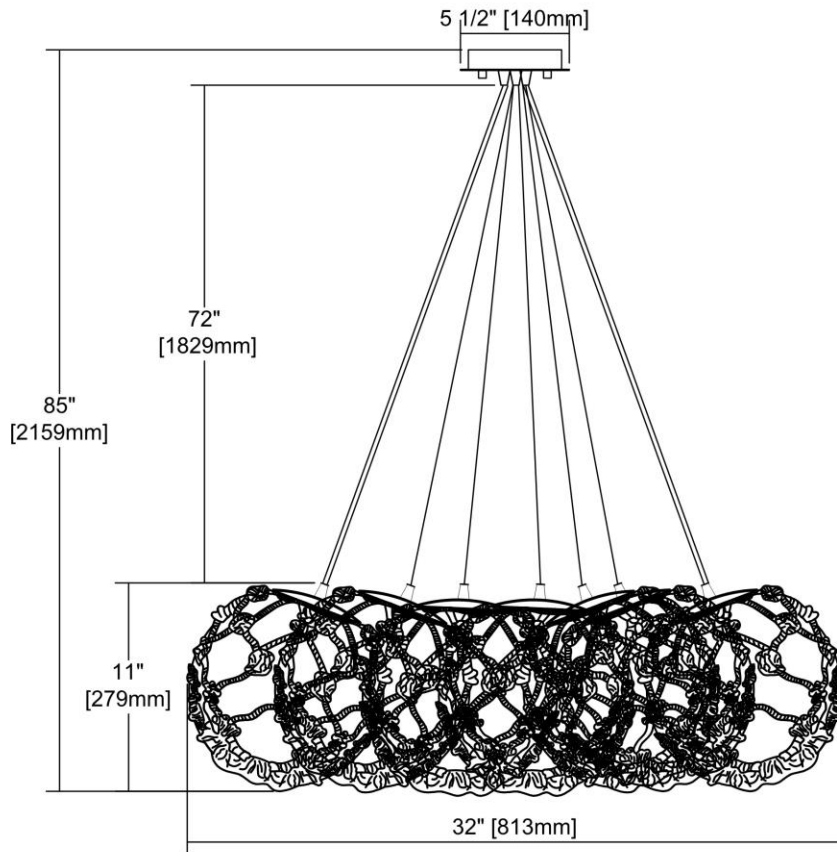

<b>ITEM #:</b>	10710/7SR
<b>UPC</b>	748119097206
<b>Description</b>	Coastal Inlet 7-Light Chandelier in Oiled Bronze with Rope and Opal Glass
<b>Finish</b>	Oil Rubbed Bronze
<b>Materials</b>	Glass, Metal, Rope
<b>Brand</b>	ELK Lighting
<b>Collection</b>	Coastal Inlet
<b>Category</b>	Indoor Lighting
<b>Type</b>	Chandelier

ITEM DIMENSIONS				RATINGS & SPECIFICATIONS				
<b>Width</b>	32 inches			<b>Safety Rating</b>	UL		<b>Certification</b>	N/A
<b>Depth</b>	32 inches			<b>ADA Compliant</b>	N/A		<b>Voltage</b>	N/A
<b>Height</b>	11 inches			<b>BULBS / SOCKETS</b>				
<b>Weight</b>	14 pounds			<b>Quantity</b>	7		<b>Wattage</b>	60 watts
ADDITIONAL DIMENSIONS				<b>Included</b>	No		<b>Type</b>	A19 (E26 Medium Base)
<b>Backplate / Canopy</b>	6x6			<b>Other</b>	N/A			
<b>HCWO</b>	N/A			CHAIN / CORD INFORMATION				
<b>Min. Extension</b>	N/A			<b>Chain</b>	N/A		<b>Cord</b>	N/A
<b>Max. Extension</b>	N/A			SHADE / GLASS DETAILS				
OVERALL HEIGHT				<b>Shade/Glass Description</b>	Opal White Glass Wrapped in Rope			
<b>Min.</b>	N/A		<b>Max.</b>	N/A				
EXTENSION ROD(S)				<b>Width</b>	N/A		<b>Height</b>	N/A
N/A				<b>Width at Top</b>	N/A		<b>Width at Bottom</b>	N/A