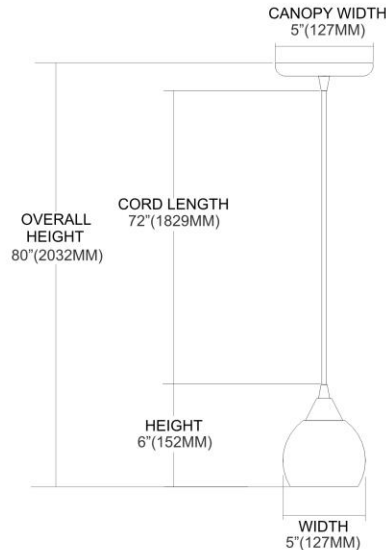


	ITEM #:	10342/1
	UPC	748119064888
	Description	Kersey 1-Light Mini Pendant in Satin Nickel with Clear Crystal
	Finish	Satin Nickel
	Materials	Glass, Metal
	Brand	ELK Lighting
	Collection	Kersey
	Category	Indoor Lighting
	Type	Mini Pendant

ITEM DIMENSIONS				RATINGS & SPECIFICATIONS				
Width	5 inches			Safety Rating	N/A		Certification	N/A
Depth	5 inches			ADA Compliant	N/A		Voltage	N/A
Height	6 inches			BULBS / SOCKETS				
Weight	2 pounds			Quantity	1	Wattage	40 watts	
ADDITIONAL DIMENSIONS				Included	Yes		Type	G9 (G9 Base)
Backplate / Canopy	N/A			Other	N/A			
HCWO	N/A			CHAIN / CORD INFORMATION				
Min. Extension	N/A			Chain	N/A		Cord	N/A
Max. Extension	N/A			SHADE / GLASS DETAILS				
OVERALL HEIGHT				Shade/Glass Description	Clear Crystal			
Min.	N/A		Max.	N/A				
EXTENSION ROD(S)				Width	N/A		Height	N/A
N/A				Width at Top	N/A		Width at Bottom	N/A