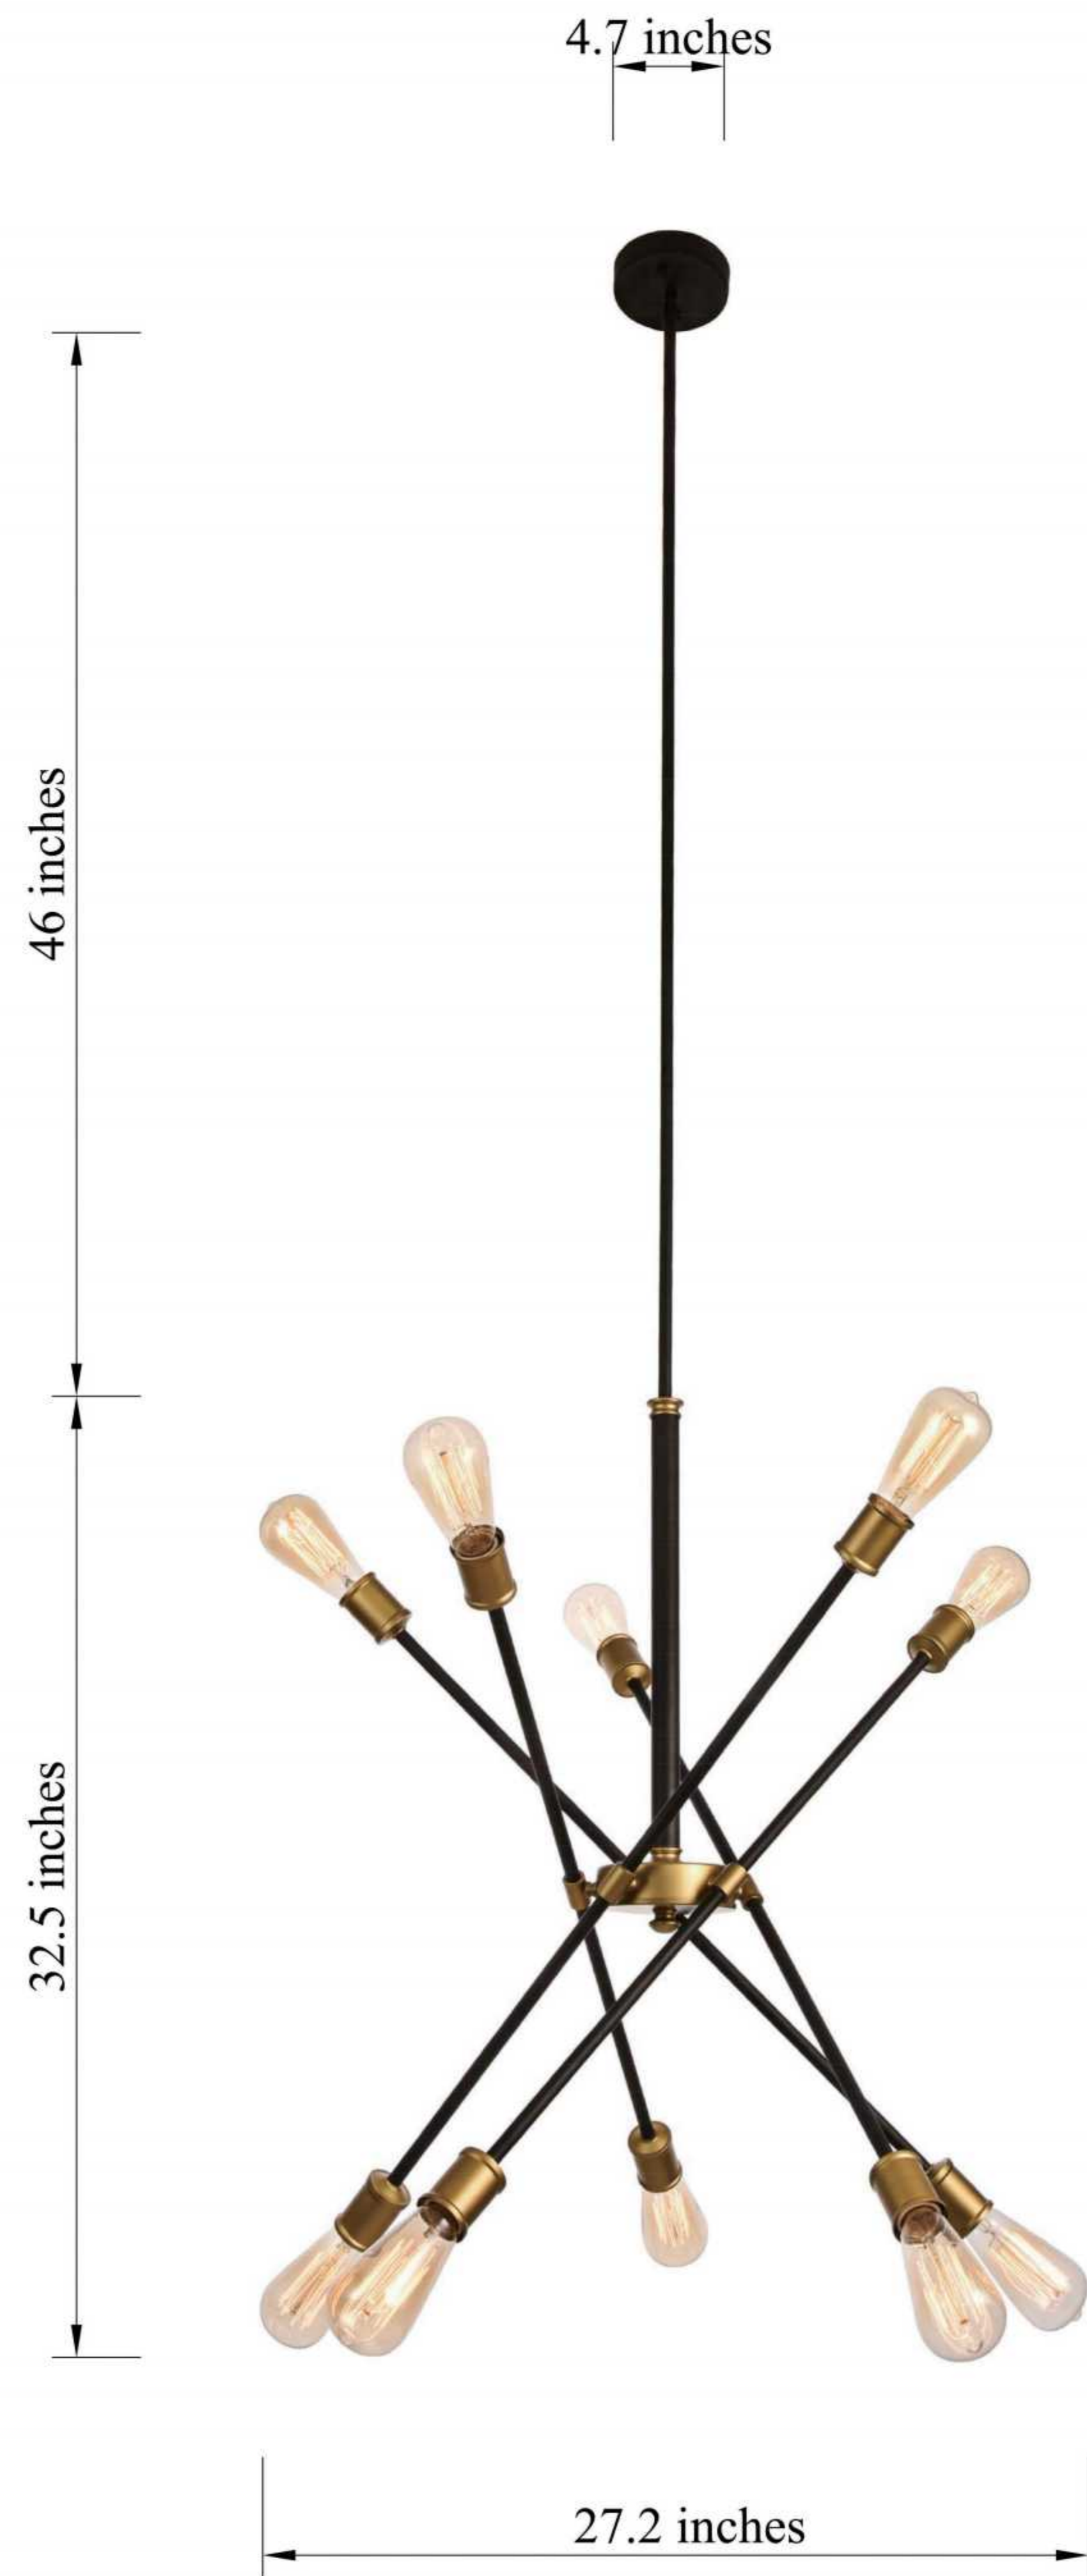

PRODUCT SPECIFICATION SHEET

AXEL COLLECTION

AXEL 10-Light Black Pendant

Black+Brass
Item No:LD8003D28BK

Polished Nickel
Item No:LD8018D28PN

Black
Item No:LD8003D28BLA

Brass
Item No:LD8019D28BR

Available Finishes

Dimensions

Canopy Size(in)	D4.7" H1.0"
Chain/Rod Length	46"
Length	N/A
Width	27.2"
Height	32.5"
Maximum Height	86"

Specifications

Finish	4 Finishes
Material	Iron
Glass Color	N/A
Type	Pendant
Hanging Device	Rod
Voltage	110-125V
Dimmable	Yes
Warranty	1 Year Limited
Shipment Type	Small Parcel

Bulb / Socket

Socket Type	E26
Number of Lights	10
Wattage/Bulb	60W
Included	No

Installation

Indoor/Outdoor	Indoor
Dry/Wet/Damp	Dry
Weight	8.2LBS
Wire Length	56"
Safety Rating	ETL Listed