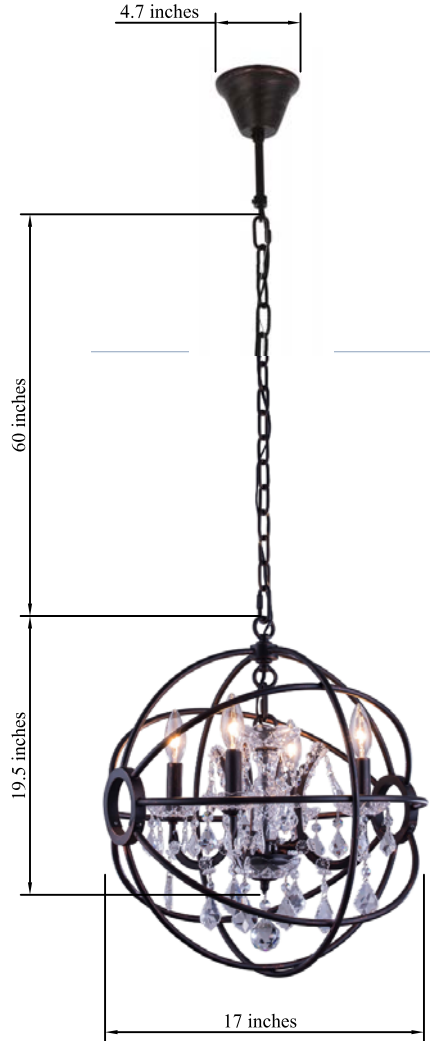

## GENEVA COLLECTION

Geneva (4)-Light Dark Bronze Pendant Clear Crystal

Dark Bronze  
Item No:1130D17DB

Polished Nickel  
Item No:1130D17PN

Rustic Intent  
Item No:1130D17RI

### Dimensions

Canopy Size(in)	D4.7"H3"
Chain/Rod Length	60"
Length	N/A
Width	17"
Height	19.5"
Maximum Height	80"

### Specifications

Finish	3 Finishes
Material	Iron / Glass / Crystal
Crystal/Glass Color	Clear
Type	Pendant
Hanging Device	Chain
Voltage	110-125V
Dimmable	YES
Warranty	1 Year Limited
Shipment Type	Small Parcel

### Bulb / Socket

Socket Type	E12
Number of Lights	4
Wattage/Bulb	40W
Included	No