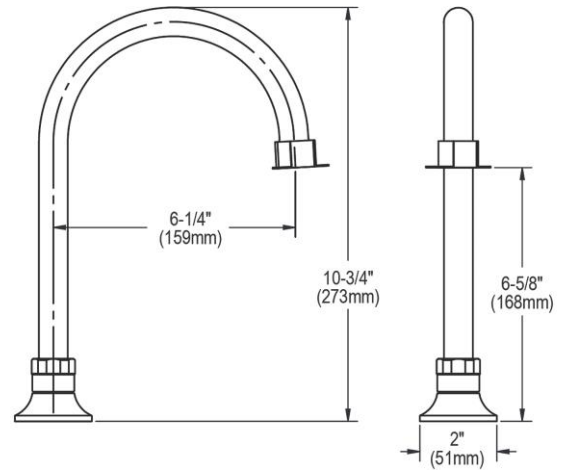

**PRODUCT SPECIFICATIONS**

Elkay Deck Mount 10-3/4" Spout. Faucet is made of Chrome-plated Brass material.

<b>Material:</b>	Chrome-plated Brass
<b>Flow Rate:</b>	

**AMERICAN PRIDE. A LIFETIME TRADITION.**  
Like your family, the Elkay family has values and traditions that endure. For almost a century, Elkay has been a family-owned and operated company, providing thousands of jobs that support our families and communities.

**Product Compliance:** ASME A112.18.1/CSA B125.1  
NSF 61  
NSF 372 (lead free)

[Clean and Care Manual \(PDF\)](#)  
[Installation Instructions \(PDF\)](#)  
[Warranty \(PDF\)](#)

PART: \_\_\_\_\_ QTY: \_\_\_\_\_  
 PROJECT: \_\_\_\_\_  
 CONTACT: \_\_\_\_\_  
 DATE: \_\_\_\_\_  
 NOTES: \_\_\_\_\_  
 APPROVAL: \_\_\_\_\_

ITEM NUMBER	NUMBER REQUIRED	PART NUMBER	PART DESCRIPTION
1	1	72001948	Spout Assembly
2	1	AE19A	Vandal-resistant, Anti-hose Aerator
3	1	72001949	Rigid Swivel Adapter
4	1	72002000	Lock Key

*In keeping with our policy of continuing product improvement, Elkay reserves the right to change product specifications without notice. Please visit [elkay.com](http://elkay.com) for the most current version of Elkay product specification sheets. This specification describes an Elkay product with design, quality, and functional benefits to the user. When making a comparison of other producers' offerings, be certain these features are not overlooked.*