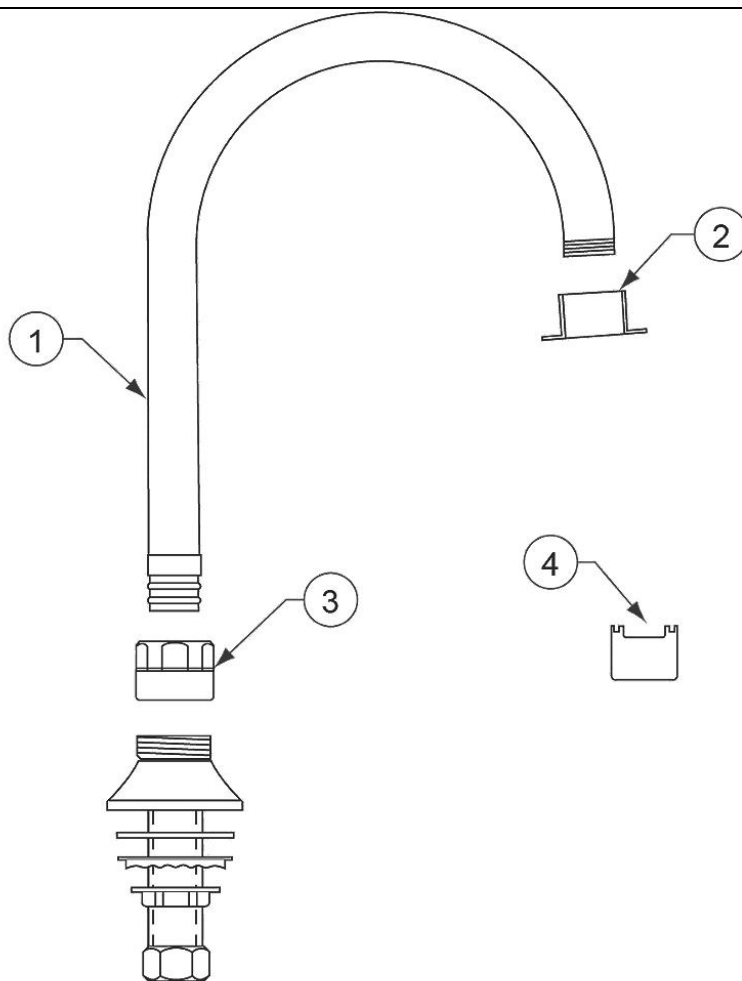

**PRODUCT SPECIFICATIONS**

Elkay Deck Mount 10-3/4" Spout. Faucet is made of Chrome-plated Brass material.

<b>Material:</b>	Chrome-plated Brass
<b>Flow Rate:</b>	

**AMERICAN PRIDE. A LIFETIME TRADITION.**  
Like your family, the Elkay family has values and traditions that endure. For almost a century, Elkay has been a family-owned and operated company, providing thousands of jobs that support our families and communities.

**Product Compliance:** ASME A112.18.1/CSA B125.1  
NSF 61  
NSF 372 (lead free)

[Clean and Care Manual \(PDF\)](#)  
[Installation Instructions \(PDF\)](#)  
[Warranty \(PDF\)](#)

PART: \_\_\_\_\_ QTY: \_\_\_\_\_  
 PROJECT: \_\_\_\_\_  
 CONTACT: \_\_\_\_\_  
 DATE: \_\_\_\_\_  
 NOTES: \_\_\_\_\_  
 APPROVAL: \_\_\_\_\_

ITEM NUMBER	NUMBER REQUIRED	PART NUMBER	PART DESCRIPTION
1	1	72001948	Spout Assembly
2	1	AE19A	Vandal-resistant, Anti-hose Aerator
3	1	72001949	Rigid Swivel Adapter
4	1	72002000	Lock Key

*In keeping with our policy of continuing product improvement, Elkay reserves the right to change product specifications without notice. Please visit [elkay.com](http://elkay.com) for the most current version of Elkay product specification sheets. This specification describes an Elkay product with design, quality, and functional benefits to the user. When making a comparison of other producers' offerings, be certain these features are not overlooked.*