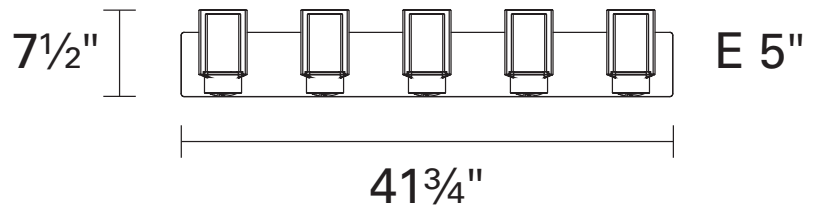

GLASS OPTIONS

OP

RELATED SKUS

DVP9032	DVP9029
DVP9023	DVP9019
DVP9025	DVP9053
DVP9027	DVP9001

WARRANTY

5 Years

ADDITIONAL INFORMATION

No chain included. No pipe included.

120 Great Gulf Drive, Concord, ON L4K 5W1
+1 855 384 5483 | +1 855 384 8453
customerservice@dvi.lighting
www.dvcanada.com