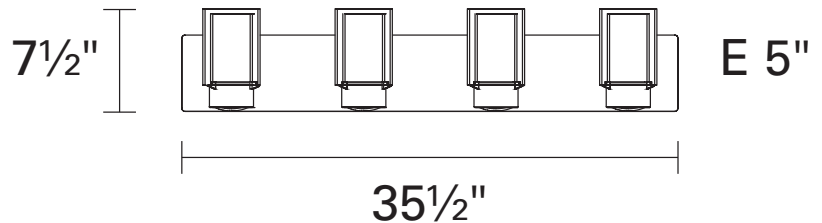

GLASS OPTIONS

OP

RELATED SKUS

DVP9032

DVP9029

DVP9023

DVP9019

DVP9025

DVP9053

DVP9027

DVP9001

WARRANTY

5 Years

ADDITIONAL INFORMATION

No chain included. No pipe included.