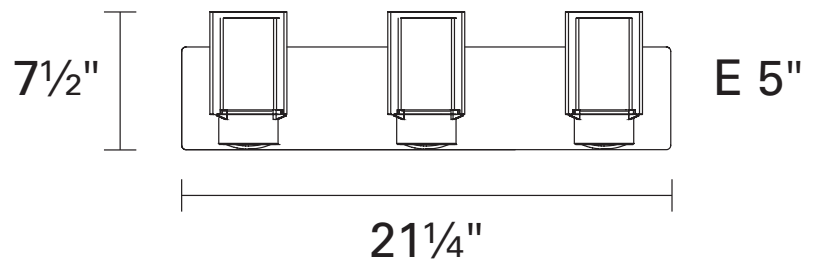

GLASS OPTIONS

OP

RELATED SKUS

DVP9032

DVP9029

DVP9023

DVP9019

DVP9025

DVP9053

DVP9027

DVP9001

WARRANTY

5 Years

ADDITIONAL INFORMATION

No chain included. No pipe included.

120 Great Gulf Drive, Concord, ON L4K 5W1
+1 855 384 5483 | +1 855 384 8453
customerservice@dvi.lighting
www.dvicanada.com