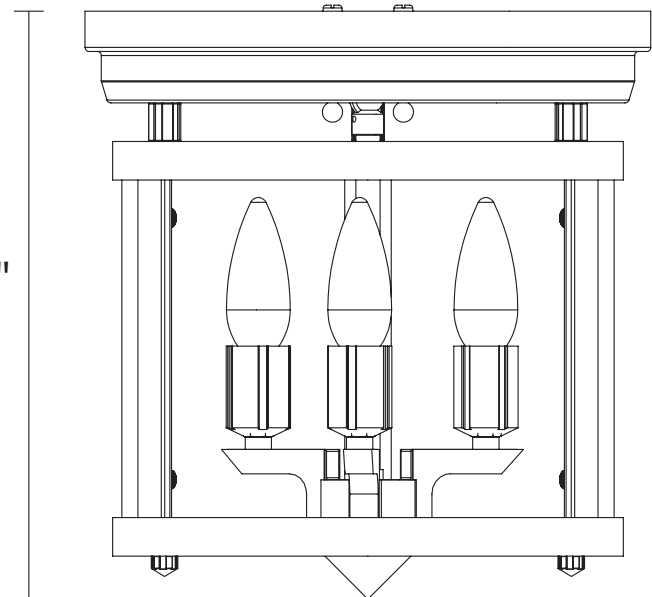

NIAGARA

SKU: DVP4432

CATEGORY: FLUSH MOUNT

Traditional flush mount in chrome with glass shade. Three light flush mount provides lighting. Bulbs not included. No chain included. No pipe included. Uses Candelabra bulbs. ADA Approved. Not rated for damp or wet locations. Manufacturer guarantees 5 year warranty from date of purchase.

FIXTURE SPECIFICATIONS

Length / Ø: 11.5"
Width: N/A
Depth: N/A
Height: 11.5"
Minimum Height: N/A
Maximum Height: N/A
Damp Location Certified: No
Wet Location Certified: No

LAMPING

Number of Bulbs: 3
Max Bulb Wattage: 60W
Socket Type: Candelabra
Recommended Bulb: CT24 Clear Candelabra LED
Bulbs Included: No

ADDITIONAL INFORMATION

No chain included. No pipe included.

11½"

Ø11½"