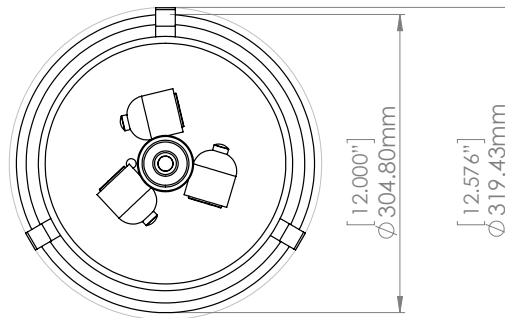

CATEGORY: FLUSH MOUNT

Transitional flush mount in brushed nickel and barnwood with open shade. Three light flush mount provides lighting. Bulbs not included. No chain included. Includes 40 inches of pipe. Uses Standard bulbs. Not ADA approved. Not rated for damp or wet locations. Manufacturer guarantees 5 year warranty from date of purchase.

FIXTURE SPECIFICATIONS

- Length / Ø:** 12.5"
- Width:** N/A
- Depth:** N/A
- Height:** 5.75"
- Minimum Height:** N/A
- Maximum Height:** N/A
- Damp Location Certified:** No
- Wet Location Certified:** No

LAMPING

- Number of Bulbs:** 3
- Max Bulb Wattage:** 70W
- Socket Type:** Medium Base
- Recommended Bulb:** E26/ST19 Clear Edison LED
- Bulbs Included:** No

FINISH OPTIONS

- BN+BAW
- BN+BIW
- GR+IW

GLASS OPTIONS

N/A

RELATED SKUS

- | | |
|----------|----------|
| DVP41812 | DVP41832 |
| DVP41821 | DVP41812 |
| DVP41820 | |
| DVP41811 | |

WARRANTY

5 Years

ADDITIONAL INFORMATION

No chain included. Includes 40 inches of pipe.