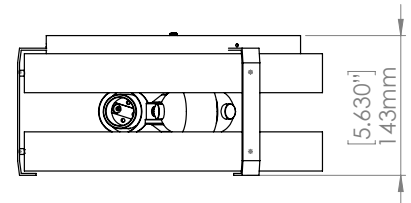

FINISH OPTIONS

- BN+BAW
- BN+BIW
- GR+IW

GLASS OPTIONS

N/A