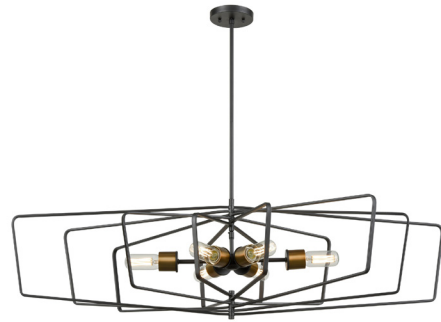

CATEGORY: LINEAR PENDANT

Industrial linear pendant in graphite with open shade. Six light linear pendant provides lighting. Bulbs not included. No chain included. Includes 40 inches of pipe Uses Standard bulbs. Not ADA approved. Not rated for damp or wet locations. Manufacturer guarantees 5 year warranty from date of purchase.

FIXTURE SPECIFICATIONS

Length / Ø: 48"
Width: 19.5"
Depth: N/A
Height: 13.25"
Minimum Height: N/A
Maximum Height: N/A
Damp Location Certified: No
Wet Location Certified: No

LAMPING

Number of Bulbs: 6
Max Bulb Wattage: 70W
Socket Type: Medium Base
Recommended Bulb: E26/ST19 Clear Edison LED
Bulbs Included: No

FINISH OPTIONS

MF+GR

GLASS OPTIONS

N/A

RELATED SKUS

DVP41312 DVP41311
 DVP41305 DVP41312
 DVP41324
 DVP41321

WARRANTY

5 Years