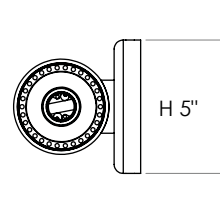

ADDITIONAL INFORMATION

No chain included. No pipe included.