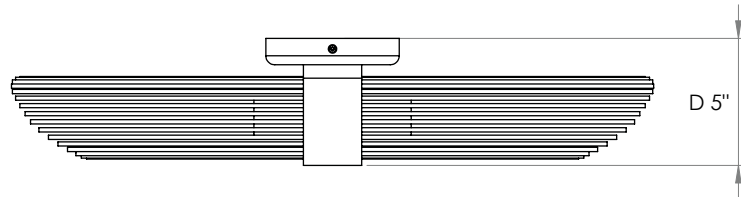

CATEGORY: TWO LIGHT VANITY

Modern two light vanity in chrome with metal shade. Two light two light vanity provides lighting. Bulbs not included. No chain included. No pipe included. Uses Standard bulbs. Not ADA approved. Rated for damp locations. Manufacturer guarantees 5 year warranty from date of purchase.

FIXTURE SPECIFICATIONS

Length / Ø: 24"

Width: N/A

Depth: 5"

Height: 5"

Minimum Height: N/A

Maximum Height: N/A

Damp Location Certified: Yes

Wet Location Certified: No

LAMPING

Number of Bulbs: 2

Max Bulb Wattage: 70W

Socket Type: Medium Base

Recommended Bulb: #N/A

Bulbs Included: No

FINISH OPTIONS

CH