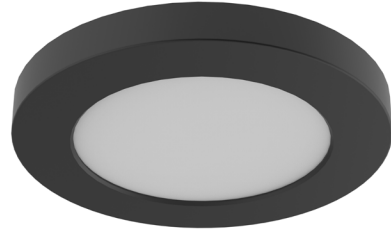

AVRO

SKU: DVP38908

DVI
LIGHTING

CATEGORY: FLUSHMOUNT

Avro is a simplistic circular flushmount designed to fit perfectly into any room. Avro comes in four different changeable decorative rings. This flushmount provides efficient performance with its Energy Star rating

FIXTURE SPECIFICATIONS

Ø: 5½"

Height: ½"

Damp Location Certified: Yes

Energy Star Rated: Yes

Dimmable: Yes (Use ELV Dimmers for Optimal Performance)

LAMPING (LED)

Wattage: 6W

Lumens: 600

Color Temperature: 3000K or 4000K

CRI: 80

FINISH OPTIONS

Graphite
Chrome
Satin Nickel
Brass

RELATED SKUS

DVP38918

DVP38938