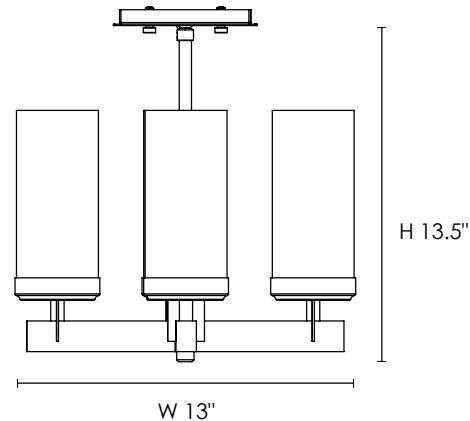

GLASS OPTIONS

CL

RELATED SKUS

DVP38649	DVP38611
DVP38621	DVP38620
DVP38642	DVP38626
DVP38601	DVP38602

WARRANTY

5 Years

ADDITIONAL INFORMATION

No chain included. No pipe included.