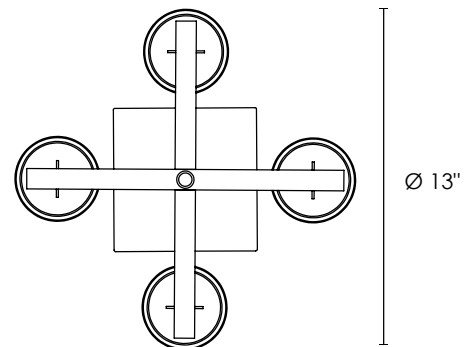

GLASS OPTIONS

CL

RELATED SKUS

DVP38649	DVP38611
DVP38621	DVP38620
DVP38642	DVP38626
DVP38601	DVP38602

WARRANTY

5 Years

ADDITIONAL INFORMATION

No chain included. No pipe included.