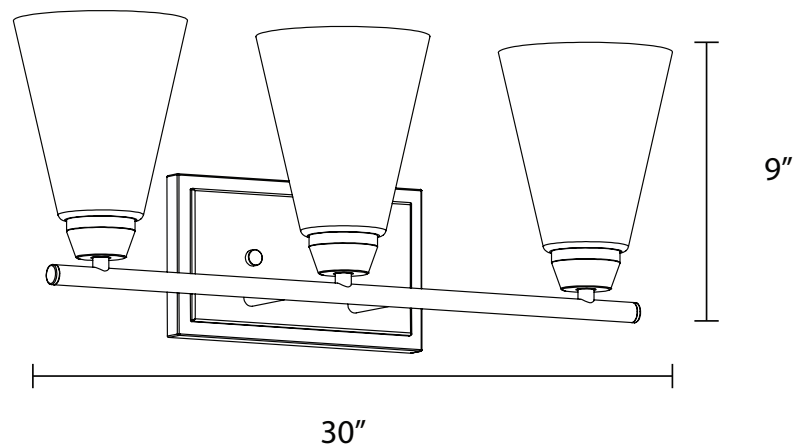

RELATED SKUS

DVP34343
DVP34343

WARRANTY

5 Years

ADDITIONAL INFORMATION

No chain included. No pipe included.