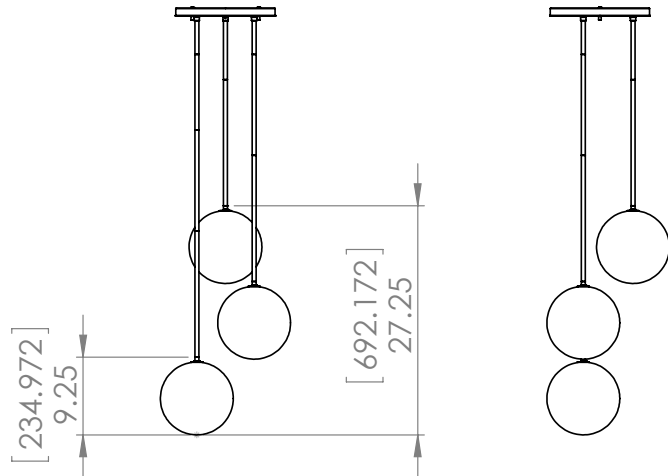

GLASS OPTIONS

CL
SM