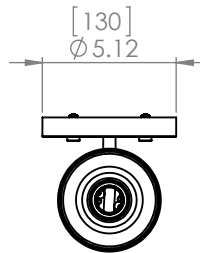

FIXTURE SPECIFICATIONS

Length / Ø: 18.75"

Width: N/A

Depth: 5.25"

Height: 5"

Minimum Height: N/A

Maximum Height: N/A

Damp Location Certified: Yes

Wet Location Certified: No

LAMPING

Number of Bulbs: 2

Max Bulb Wattage: 70W

Socket Type: Medium Base

Recommended Bulb: E26/ST19 Clear Edison LED

Bulbs Included: No

FINISH OPTIONS