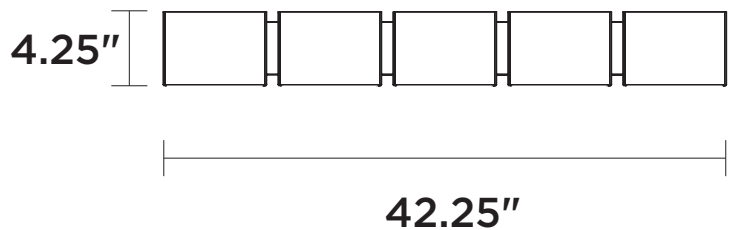

CATEGORY: VANITY LED

The base design of Vanguard contains a curved surface structure that creates a smooth and soft finish towards its looks. The Vanguard family comes in multiple light options becoming suitable for any sized walls.

FIXTURE SPECIFICATIONS

Length / Ø: 42.25"
Width: N/A
Depth: 2.75"
Height: 4.25"
Minimum Height: N/A
Maximum Height: N/A
Damp Location Certified: Yes
Wet Location Certified: No

LAMPING

Number of Bulbs: 1
Max Bulb Wattage: 52.5W
Socket Type: AC LED
Recommended Bulb: #N/A
Bulbs Included: Yes

FINISH OPTIONS

CH
SN

GLASS OPTIONS

OP

RELATED SKUS

DVP1795	DVP1722
DVP1791	DVP1793
DVP1701	DVP1743
DVP1792	DVP1794

WARRANTY

5 Years

ADDITIONAL INFORMATION

No chain included. No pipe included.