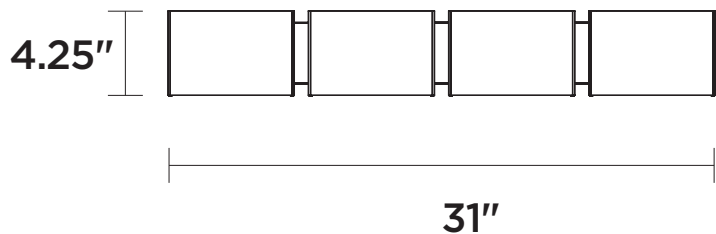

CATEGORY: FOUR LIGHT VANITY

The base design of Vanguard contains a curved surface structure that creates a smooth and soft finish towards its looks. The Vanguard family comes in multiple light options becoming suitable for any sized walls.

FIXTURE SPECIFICATIONS

Length / Ø: 31"
Width: N/A
Depth: 2.75"
Height: 4.25"
Minimum Height: N/A
Maximum Height: N/A
Damp Location Certified: Yes
Wet Location Certified: No

LAMPING

Number of Bulbs: 1
Max Bulb Wattage: 42W
Socket Type: AC LED
Recommended Bulb: #N/A
Bulbs Included: Yes

FINISH OPTIONS

CH
SN

GLASS OPTIONS

OP

RELATED SKUS

DVP1795	DVP1722
DVP1791	DVP1793
DVP1701	DVP1743
DVP1792	DVP1794

WARRANTY

5 Years

ADDITIONAL INFORMATION

No chain included. No pipe included.