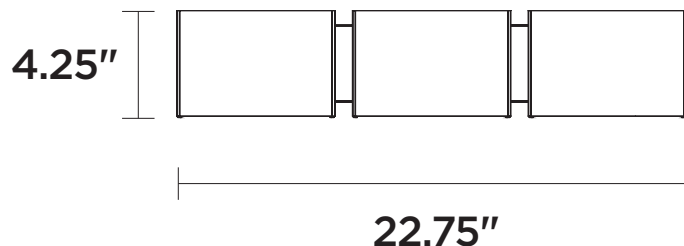

GLASS OPTIONS

OP

RELATED SKUS

DVP1795	DVP1722
DVP1791	DVP1793
DVP1701	DVP1743
DVP1792	DVP1794

WARRANTY

5 Years

ADDITIONAL INFORMATION

No chain included. No pipe included.