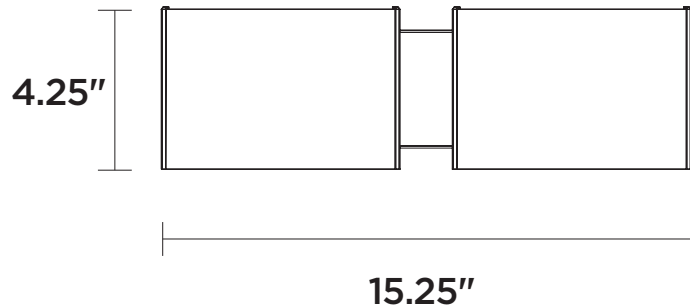

GLASS OPTIONS

OP

RELATED SKUS

DVP1795	DVP1722
DVP1791	DVP1793
DVP1701	DVP1743
DVP1792	DVP1794

WARRANTY

5 Years

ADDITIONAL INFORMATION

No chain included. No pipe included.