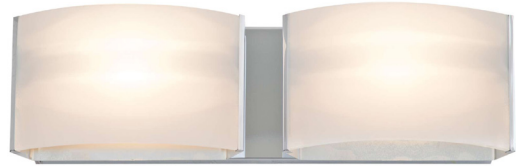

CATEGORY: TWO LIGHT VANITY

The base design of Vanguard contains a curved surface structure that creates a smooth and soft finish towards its looks. The Vanguard family comes in multiple light options becoming suitable for any sized walls.

FIXTURE SPECIFICATIONS

Length / Ø: 15.25"
Width: N/A
Depth: 2.75"
Height: 4.25"
Minimum Height: N/A
Maximum Height: N/A
Damp Location Certified: Yes
Wet Location Certified: No

LAMPING

Number of Bulbs: 1
Max Bulb Wattage: 21W
Socket Type: AC LED
Recommended Bulb: #N/A
Bulbs Included: Yes