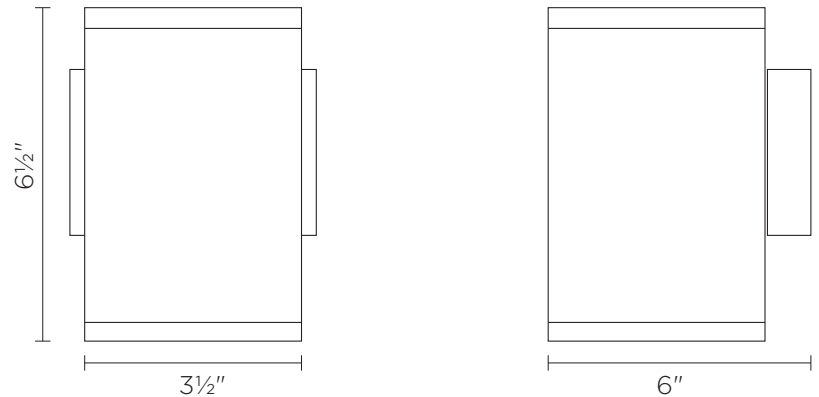

RELATED SKUS

DVP115017

DVP115001

DVP115012

DVP115008

DVP115014

DVP115016

DVP115013

DVP115007

WARRANTY

5 Years

ADDITIONAL INFORMATION

No chain included. No pipe included.