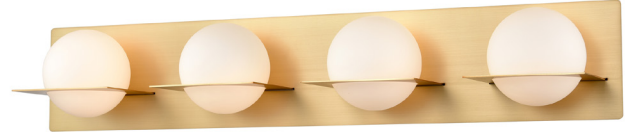

IO

SKU | DVP0944

DVI
LIGHTING

CATEGORY: Vanity

DIMENSIONS

Length / Ø: 29"

Width: N/A"

Height: 5.25"

Depth: 5.25"

Minimum Height: 6.75"

Maximum Height: 6.75"

LAMPING

Number of Sockets: 4

Wattage of Individual Socket: 20

Socket Type: G9

Bulbs Included: No

Orientation of Light Source: Sideways

Lamp Confinement: Fully Enclosed

Voltage: 120

Dimmable: Yes

FINISH OPTIONS

Chrome with Half Opal Glass

Venetian Brass with Half Opal Glass

WARRANTY