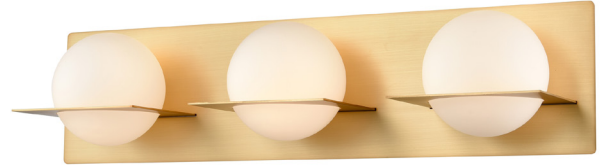

IO

SKU | DVP0943

DVI
LIGHTING

CATEGORY: Vanity

DIMENSIONS

Length / Ø: 21.75"

Width: N/A"

Height: 5.25"

Depth: 5.25"

Minimum Height: 6.75"

Maximum Height: 6.75"

LAMPING

Number of Sockets: 3

Wattage of Individual Socket: 20

Socket Type: G9

Bulbs Included: No

Orientation of Light Source: Sideways

Lamp Confinement: Fully Enclosed

Voltage: 120

Dimmable: Yes

FINISH OPTIONS

Chrome with Half Opal Glass

Venetian Brass with Half Opal Glass

WARRANTY