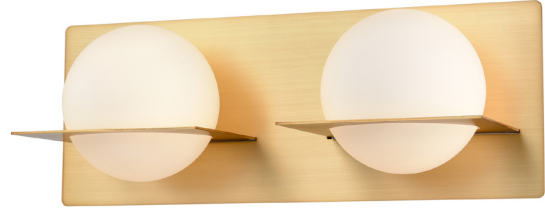

CATEGORY: Vanity

DIMENSIONS

Length / Ø: 14.25"**Width:** N/A"**Height:** 5.25"**Depth:** 5.25"**Minimum Height:** 6.75"**Maximum Height:** 6.75"

LAMPING

Number of Sockets: 2**Wattage of Individual Socket:** 20**Socket Type:** G9**Bulbs Included:** No**Orientation of Light Source:** Sideways**Lamp Confinement:** Fully Enclosed**Voltage:** 120**Dimmable:** Yes

FINISH OPTIONS

Chrome with Half Opal Glass

Venetian Brass with Half Opal Glass

WARRANTY

5 Years Residential

20,000 Hours Commercial

PIPE / CHAIN INFORMATION

Pipe/Chain Kit Available: No