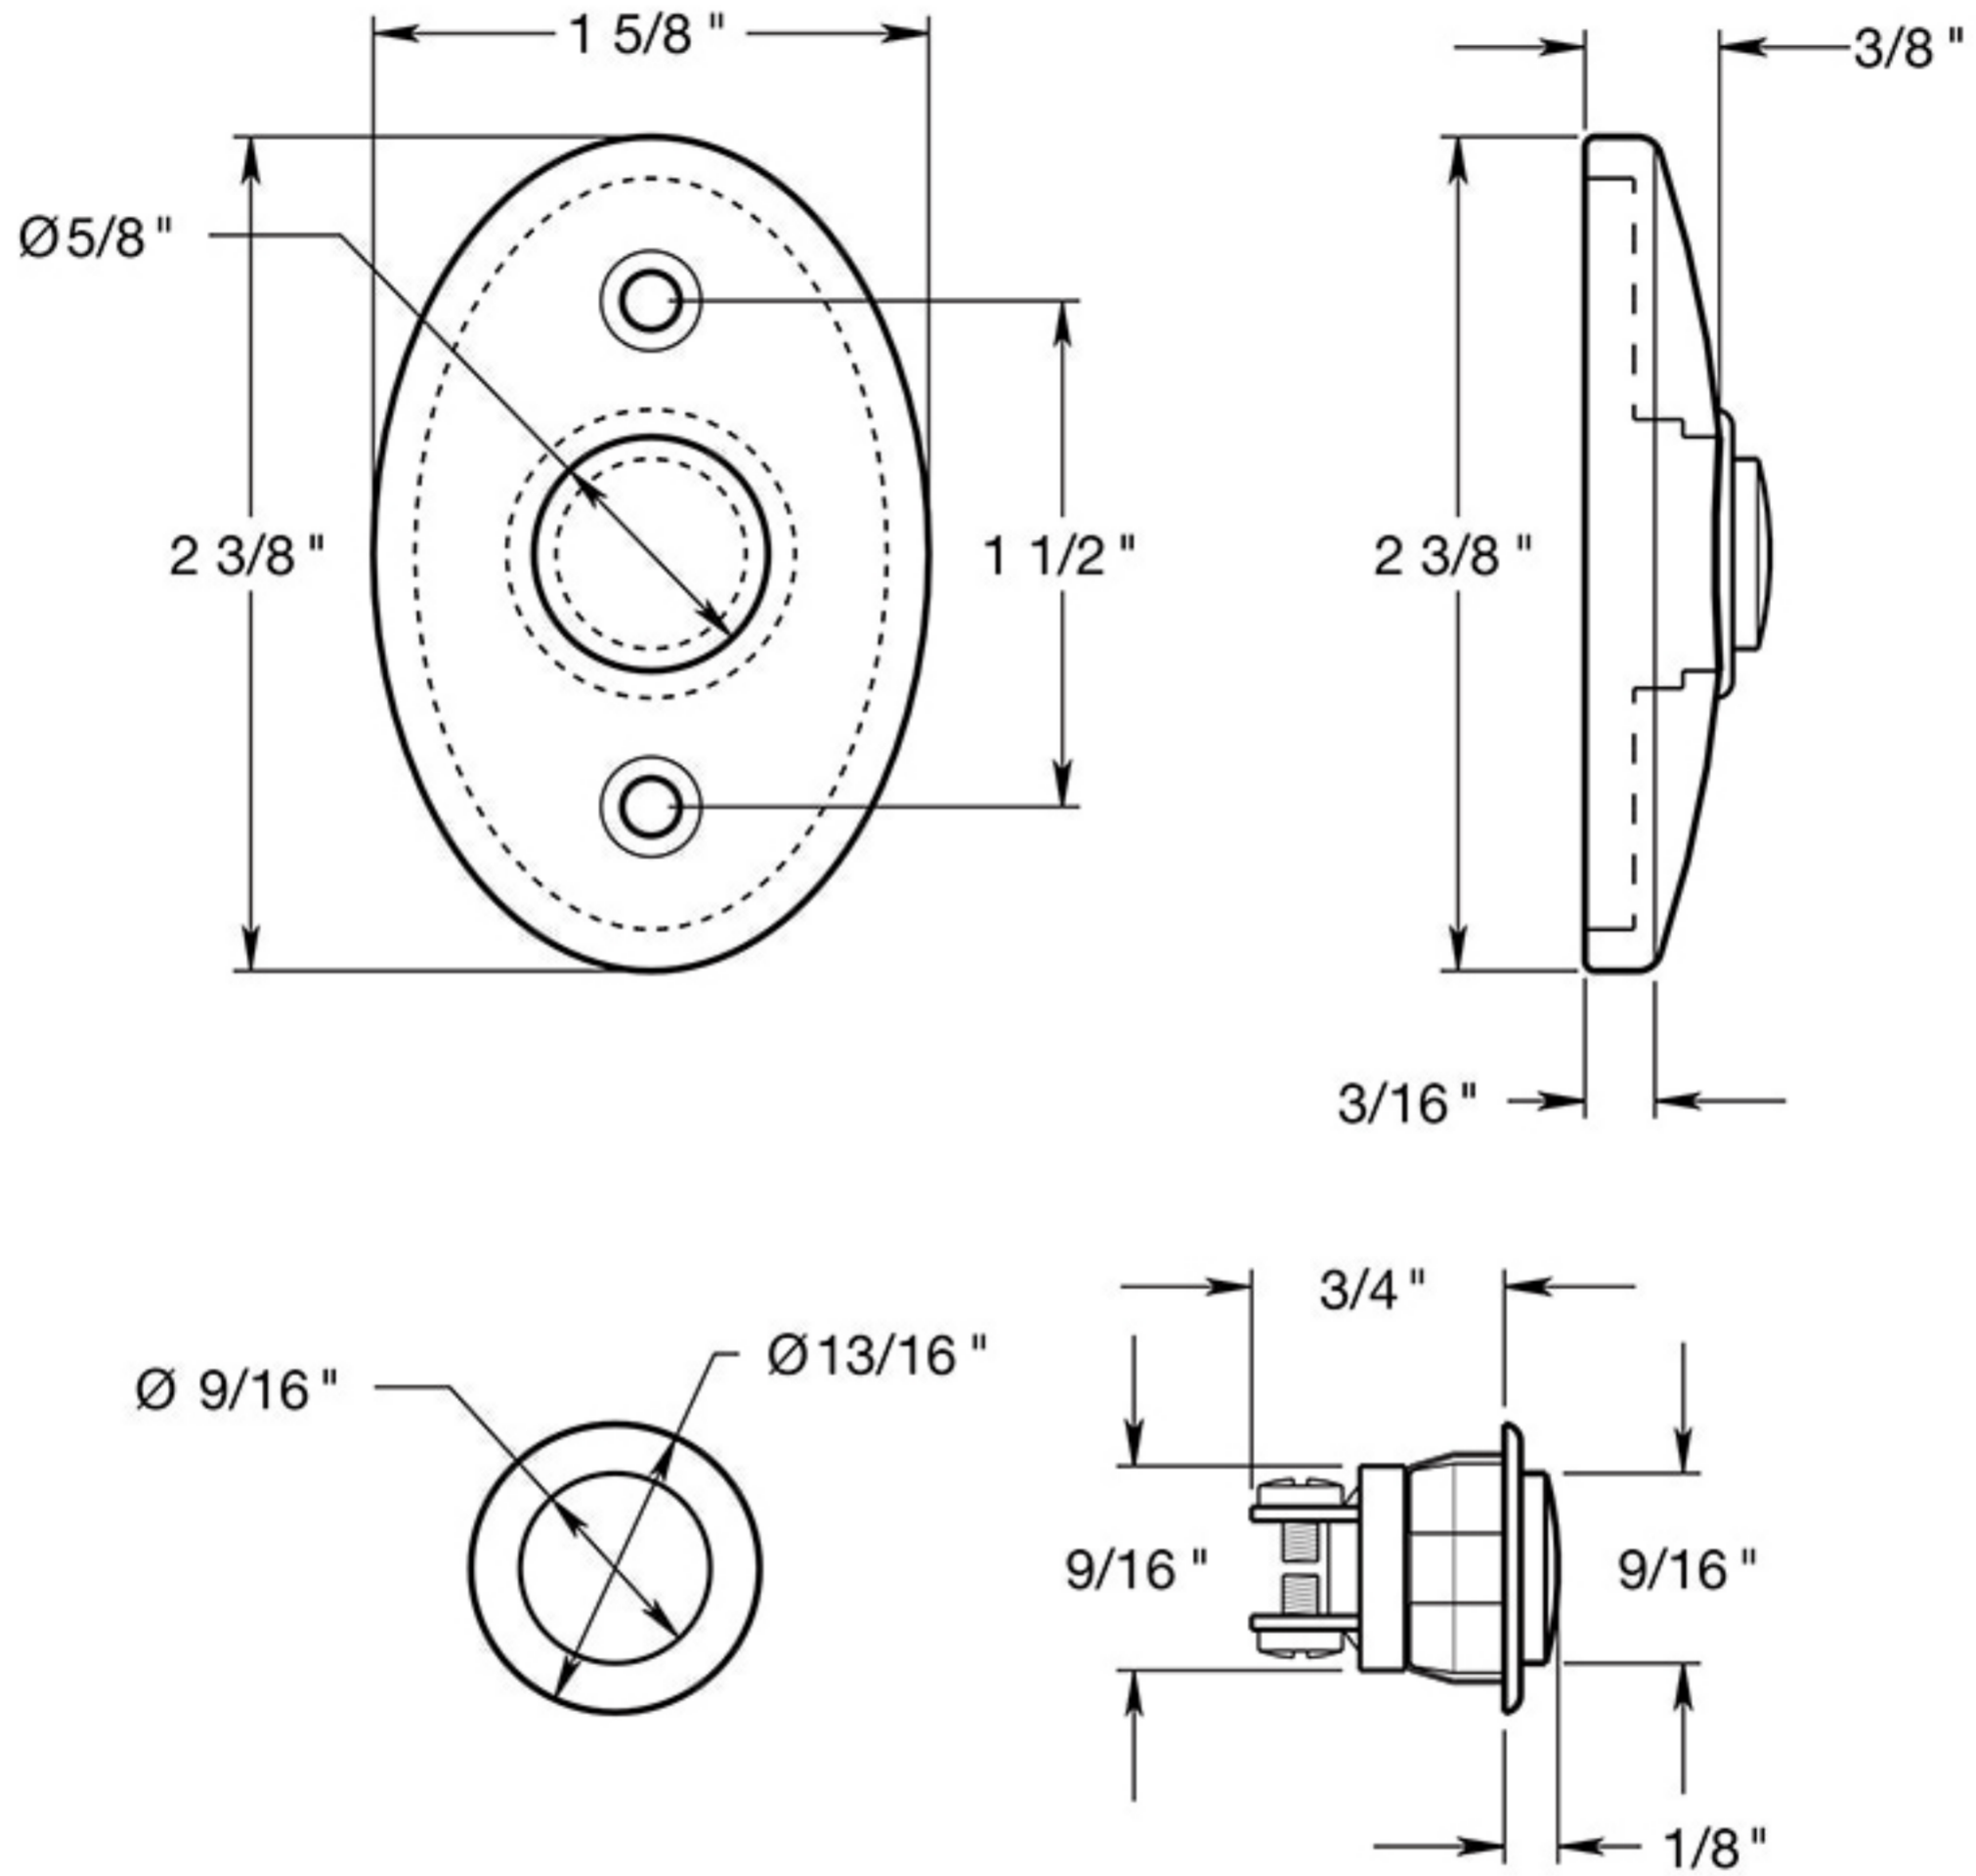

BBC20

1-5/8" x 2-3/8" BELL BUTTON / SOLID BRASS

DRAWING NOT TO SCALE

NOTE: Deltana reserves the right to constantly improve its products and is not responsible for differences between the product in-hand and the specifications contained in this drawing. We do not recommend to pre-drill holes or pre-cut woods or metals based on the drawing information if the veracity of the specifications has not been proven by the live product.