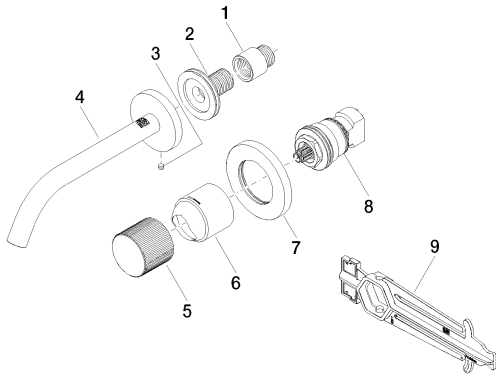

Flow rate chart

Sink - Meta

META PURE Wall-mounted single-lever mixer without drain - polished chrome

Article number: 36 860 664-00 0010

Other surface finishes

platinum matte

36 860 664-06 0010

black matte

35 860 970-90 0010

Rough for wall-mounted
faucet mixer on right -

Sink - Meta

META PURE Wall-mounted single-lever mixer without drain - polished chrome

Article number: 36 860 664-00 0010

Spare parts list

Number	Item Number	Designation	Number of units
1	09 24 03 072 10 90	nipple	1
2	09 24 03 280 90	nipple	1
3	09 31 11 112 90	pin	1
4	90 28 22 323 01-00	spout	1
5	09 20 66 010-00	handle	1
6	09 11 02 389-00	cover	1
7	90 27 62 011 00-00	rosette	1
8	90 90 03 169 02 90	top	1
9	09 30 09 064 90	key	1