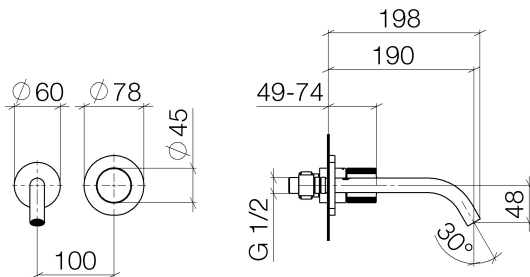

Sink - Meta

META PURE Wall-mounted single-lever mixer without drain - polished chrome

Article number: 36 860 664-00 0010

- 7-1/2" Projection
- Rigid spout
- Round aerated stream
- Spout hole diameter 1-1/2"
- Hole diameter single-lever mixer 2-1/4"
- 2-1/8" diameter flange for spout
- Diameter flange for mixer 3-1/8"
- Water flow rate limited to max. 1.2 gpm
- lead-free

polished chrome

Accessory is required for this item.

Dimensional drawing

Sink - Meta

META PURE Wall-mounted single-lever mixer without drain - polished chrome

Article number: 36 860 664-00 0010

All dimensions in mm / inch = mm x 0,0394

Flow rate chart

Sink - Meta

META PURE Wall-mounted single-lever mixer without drain - polished chrome

Article number: 36 860 664-00 0010

Other surface finishes

platinum matte

36 860 664-06 0010

black matte

35 860 970-90 0010

Rough for wall-mounted
faucet mixer on right -

Sink - Meta

META PURE Wall-mounted single-lever mixer without drain - polished chrome

Article number: 36 860 664-00 0010

Spare parts list

Number	Item Number	Designation	Number of units
1	09 24 03 072 10 90	nipple	1
2	09 24 03 280 90	nipple	1
3	09 31 11 112 90	pin	1
4	90 28 22 323 01-00	spout	1
5	09 20 66 010-00	handle	1
6	09 11 02 389-00	cover	1
7	90 27 62 011 00-00	rosette	1
8	90 90 03 169 02 90	top	1
9	09 30 09 064 90	key	1