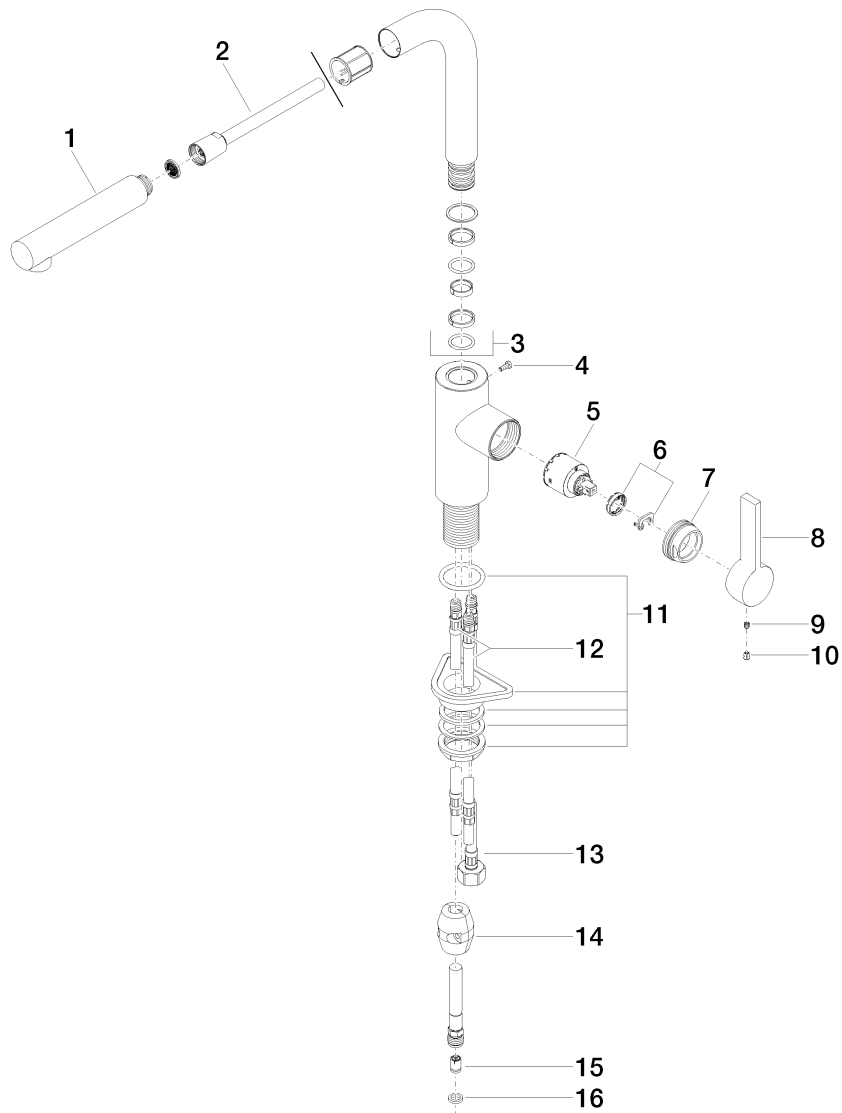

Kitchen

Pull-out Single-lever mixer with pull-out spout

Article number: 33840790ff0010

Product specifications

• **9-1/4" Projection**

- Swivel spout 360°
- Areated stream
- Total height 13-1/4"
- Height to aerator/spout outlet 11-3/4"
- 1-3/8" hole diameter
- 2x 3/8" US flexible supply lines
- fabric braided spray hose 59"
- Water flow rate limited to max. 1.5 gpm
- low lead compliant

(ADA)

Combination with hand spray set or profi hand spray set not possible.

Internal backflow preventer.

Kitchen

Pull-out Single-lever mixer with pull-out spout

Article number: 33840790ff0010

Surfaces

- chrome 33840790-000010
- matt platinum 33840790-060010

Exploded assembly drawing

Kitchen

Pull-out Single-lever mixer with pull-out spout

Article number: 33840790ff0010

Order quantity

No.	Article number	Name	Installation quantity
1	04121110600ff	shower	1
2	04300205900ff	hose	1
3	90282218600ff	spout	1
4	09303005490	screw	1
5	9015050610090	cartridge	1
6	0428101480090	accessories	1
7	092404141ff	nut	1
8	092079040ff	handle	1
9	09311103090	pin	1
10	09312001790	plug	1
11	0423100440290	fixing set	1
12	0430040450090	hose	2
13	0430040290090	hose	1
14	0421500050090	accessories	1
15	09230109690	back-flow preventer	1
16	09142001990	seal	1

Flow rate chart