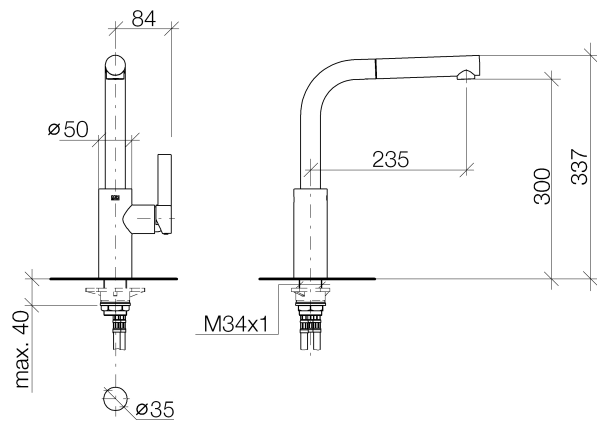

Kitchen

Pull-out Single-lever mixer with pull-out spout

Article number: 33840790ff0010

Product specifications

• **9-1/4" Projection**

- Swivel spout 360°
- Areated stream
- Total height 13-1/4"
- Height to aerator/spout outlet 11-3/4"
- 1-3/8" hole diameter
- 2x 3/8" US flexible supply lines
- fabric braided spray hose 59"
- Water flow rate limited to max. 1.5 gpm
- low lead compliant

(ADA)

Combination with hand spray set or profi hand spray set not possible.

Internal backflow preventer.

Kitchen

Pull-out Single-lever mixer with pull-out spout

Article number: 33840790ff0010

Surfaces

- chrome 33840790-000010
- matt platinum 33840790-060010

Exploded assembly drawing

Kitchen

Pull-out Single-lever mixer with pull-out spout

Article number: 33840790ff0010

Order quantity

No.	Article number	Name	Installation quantity
1	04121110600ff	shower	1
2	04300205900ff	hose	1
3	90282218600ff	spout	1
4	09303005490	screw	1
5	9015050610090	cartridge	1
6	0428101480090	accessories	1
7	092404141ff	nut	1
8	092079040ff	handle	1
9	09311103090	pin	1
10	09312001790	plug	1
11	0423100440290	fixing set	1
12	0430040450090	hose	2
13	0430040290090	hose	1
14	0421500050090	accessories	1
15	09230109690	back-flow preventer	1
16	09142001990	seal	1