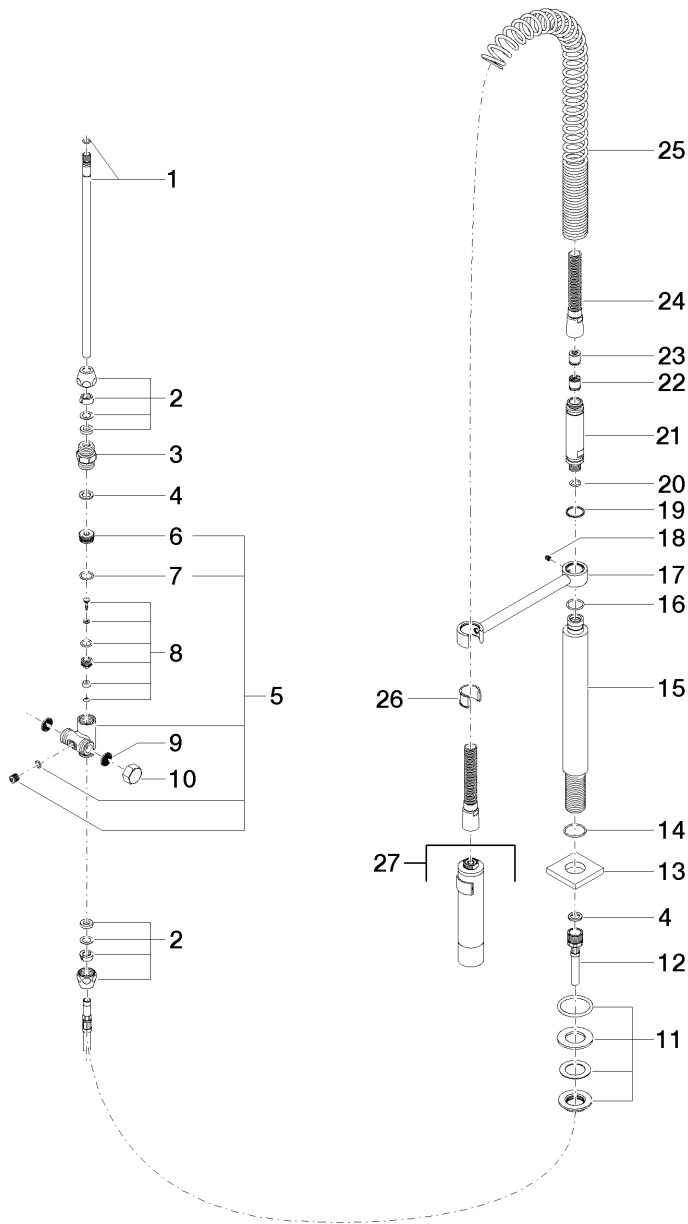

**Product specifications**

- Spray mode
- Automatic diverter
- Total height 26-1/8"
- Individual flanges 2-1/8" x 2-1/8"
- Profi spray hole diameter 1-1/8"
- Can be installed with or without flange
- Hand spray with descaling system
- Profispray arm can be pivoted and locked into place
- low lead compliant

**Profi spray set can be installed with or without flange**

**designed to be combined with the MARO and LOT series**

**Internal backflow preventer.**

**36 psi minimum recommended water pressure**

Kitchen

**Generic miscellaneous articles Profi hand spray set**

Article number: 27784970ff0010

**Surfaces**

- chrome 27784970-000010
- matt platinum 27784970-060010

**Exploded assembly drawing**

**Order quantity**

<b>No.</b>	<b>Article number</b>	<b>Name</b>	<b>Installation quantity</b>
1	0424020461090	pipe	1
2	04233004000ff	threaded connector	2
3	0924031681090	nipple	1
4	09142000290	seal	2
5	0417090461090	diverter	1
6	0924041121090	nipple	1
7	09141003390	seal	1
8	0421100311090	diverter	1
9	09230103990	insert	2
10	0421020060092	cap	1
11	0423100040390	fixing set	1
12	09300406790	hose	1
13	092797033ff	rosette	1
14	09141012090	seal	1
15	09111006610ff	connection	1
16	09141003190	seal	1
17	04172001400ff	holder	1
18	09311104990	pin	1
19	09141501290	ring	1
20	09141000390	seal	1
21	09300106710ff	adaptor	1
22	09230104090	back-flow preventer	1
23	09230104690	back-flow preventer	1
24	093002065ff	hose	1
25	09160203490	spring	1
26	09184003590	sleeve	1
27	04121109410ff	shower	1