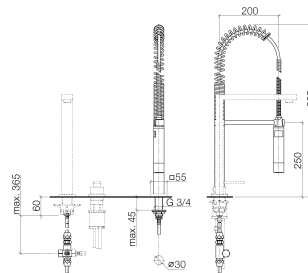

**Product specifications**

- Spray mode
- Automatic diverter
- Total height 26-1/8"
- Individual flanges 2-1/8" x 2-1/8"
- Profi spray hole diameter 1-1/8"
- Can be installed with or without flange
- Hand spray with descaling system
- Profispray arm can be pivoted and locked into place
- low lead compliant

**Profi spray set can be installed with or without flange**

**designed to be combined with the MARO and LOT series**

**Internal backflow preventer.**

**36 psi minimum recommended water pressure**

Kitchen

**Generic miscellaneous articles Profi hand spray set**

Article number: 27784970ff0010

**Surfaces**

- chrome 27784970-000010
- matt platinum 27784970-060010

**Exploded assembly drawing**

**Order quantity**

<b>No.</b>	<b>Article number</b>	<b>Name</b>	<b>Installation quantity</b>
1	0424020461090	pipe	1
2	04233004000ff	threaded connector	2
3	0924031681090	nipple	1
4	09142000290	seal	2
5	0417090461090	diverter	1
6	0924041121090	nipple	1
7	09141003390	seal	1
8	0421100311090	diverter	1
9	09230103990	insert	2
10	0421020060092	cap	1
11	0423100040390	fixing set	1
12	09300406790	hose	1
13	092797033ff	rosette	1
14	09141012090	seal	1
15	09111006610ff	connection	1
16	09141003190	seal	1
17	04172001400ff	holder	1
18	09311104990	pin	1
19	09141501290	ring	1
20	09141000390	seal	1
21	09300106710ff	adaptor	1
22	09230104090	back-flow preventer	1
23	09230104690	back-flow preventer	1
24	093002065ff	hose	1
25	09160203490	spring	1
26	09184003590	sleeve	1
27	04121109410ff	shower	1