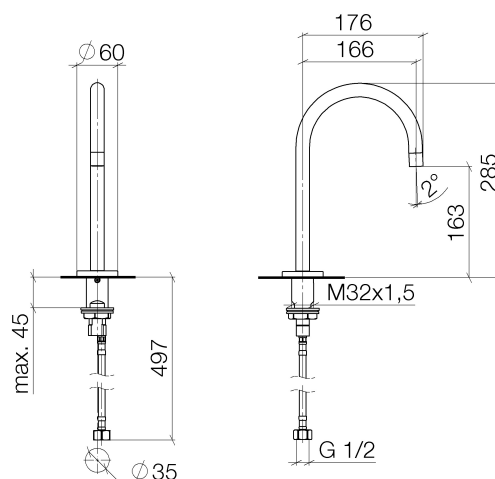

**Product specifications**

- 166 mm projection
- pivotable spout 360°
- circular, air-enriched flow
- height of mixer 285 mm
- height up to aerator 163 mm
- hole diameter 35 mm
- rosette  $\varnothing$  60 mm
- 2x screw-in M 10 x 1 pressure hose, leak-tested
- 1/2" connection
- max. flow 7 l/min
- lead-free

**Available for delivery from the second quarter of 2017.**

Bath & Spa

**Touchfree Deck-mounted basin spout without pop-up waste**

Article number: 13716882

**Surfaces**

- chrome 13716882-00

**Exploded assembly drawing**

**Order quantity**

<b>No.</b>	<b>Article number</b>	<b>Name</b>	<b>Installation quantity</b>
1	90282231900ff	spout	1
2	092789114ff	rosette	1
3	09303003790	screw	1
4	09302202790	connection	1
5	09141013090	seal	1
6	0911100551090	connection	1
7	09141006090	seal	1
8	09312006590	plug	1
9	0430040640090	hose	1
10	0423100090190	fixing set	1

**Flow rate chart**