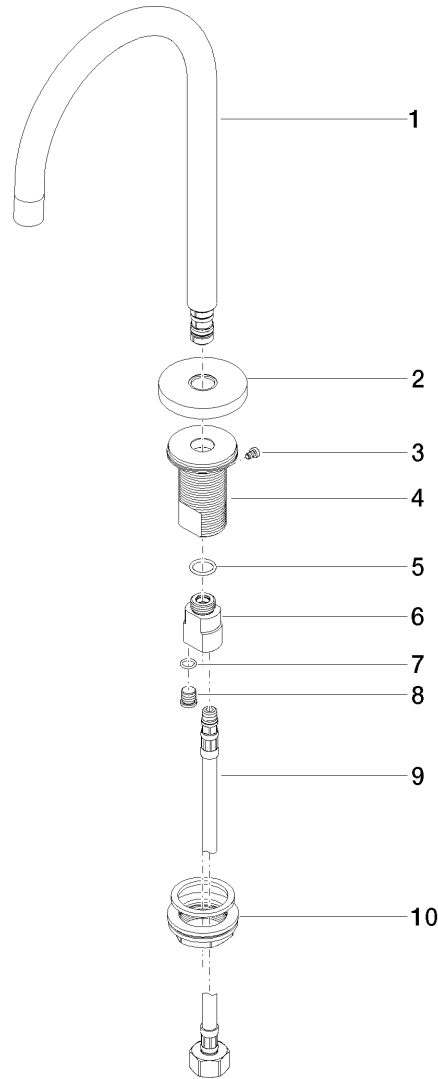

**Product specifications**

- 166 mm projection
- pivotable spout 360°
- circular, air-enriched flow
- height of mixer 285 mm
- height up to aerator 163 mm
- hole diameter 35 mm
- rosette  $\varnothing$  60 mm
- 2x screw-in M 10 x 1 pressure hose, leak-tested
- 1/2" connection
- max. flow 7 l/min
- lead-free

**Available for delivery from the second quarter of 2017.**

Bath & Spa

**Touchfree Deck-mounted basin spout without pop-up waste**

Article number: 13716882

**Surfaces**

- chrome 13716882-00

**Exploded assembly drawing**

**Order quantity**

<b>No.</b>	<b>Article number</b>	<b>Name</b>	<b>Installation quantity</b>
1	90282231900ff	spout	1
2	092789114ff	rosette	1
3	09303003790	screw	1
4	09302202790	connection	1
5	09141013090	seal	1
6	0911100551090	connection	1
7	09141006090	seal	1
8	09312006590	plug	1
9	0430040640090	hose	1
10	0423100090190	fixing set	1

**Flow rate chart**