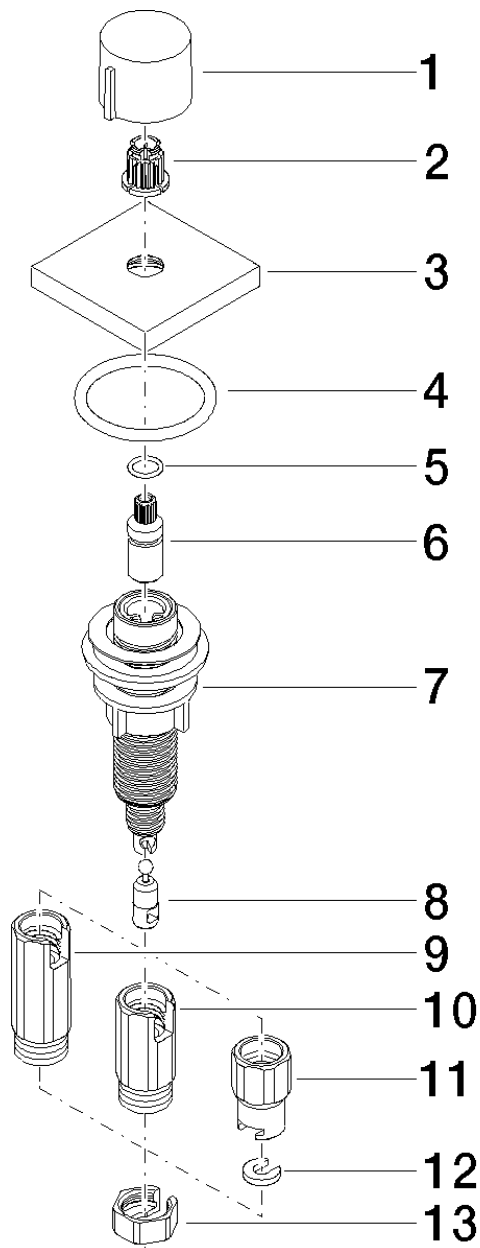

Kitchen

**Generic miscellaneous articles Strainer remote control with turning knob**

Article number: 10711970

**Product specifications**

- Remote control for one sink only, for cable operated kitchen drains
- Including adapter for Bowden cable

**Surfaces**

- chrome 10711970-00
- matt platinum 10711970-06

**Exploded assembly drawing**

**Order quantity**

<b>No.</b>	<b>Article number</b>	<b>Name</b>	<b>Installation quantity</b>
1	092097030ff	handle	1
2	09121200290	fixing cap	1
3	092787007ff	rosette	1
4	09141004390	seal	1
5	09141004290	seal	1
6	092906087ff	spindle	1
7	0430010290090	adaptor	1
8	09240317590	adaptor	1
9	091110073-07	connection	1
10	091110074-07	connection	1
11	091110079-07	connection	1
12	09301108790	disc	1
13	092330024-07	nut	1