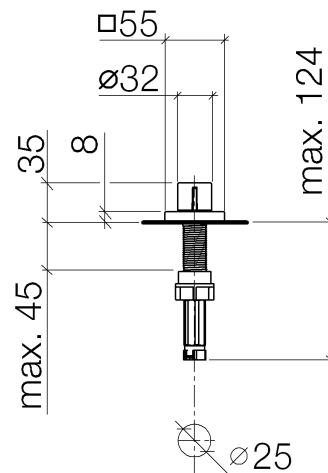

Kitchen

**Generic miscellaneous articles Strainer remote control with turning knob**

Article number: 10711970

**Product specifications**

- Remote control for one sink only, for cable operated kitchen drains
- Including adapter for Bowden cable

**Surfaces**

- chrome 10711970-00
- matt platinum 10711970-06

**Exploded assembly drawing**

**Order quantity**

<b>No.</b>	<b>Article number</b>	<b>Name</b>	<b>Installation quantity</b>
1	092097030ff	handle	1
2	09121200290	fixing cap	1
3	092787007ff	rosette	1
4	09141004390	seal	1
5	09141004290	seal	1
6	092906087ff	spindle	1
7	0430010290090	adaptor	1
8	09240317590	adaptor	1
9	091110073-07	connection	1
10	091110074-07	connection	1
11	091110079-07	connection	1
12	09301108790	disc	1
13	092330024-07	nut	1