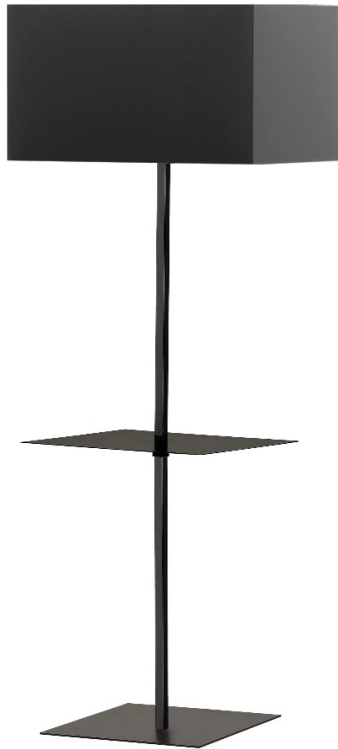

TAB-S491F-BK - 1LT Incan Sq. Base Floor w/Shelf, BK w/BK shade

1 Light Incan Square Base with Square Shelf, Matte Black with Black Shade

Height	64	No. of Bulbs	1
Width/Length	20	LED Compatible	LED Compatible
Depth	20	Total Wattage	150
Weight	14		
Body Material	Metal	Second Material	Fabric
Finish/Color	Matte Black	Second Finish/Color	Black/White
Type of Finish	Painted	Second Type of Finish	Hardback
Bulb 1 Amount	1	Rated For	Dry
Bulb 1 Base Type	E26	Voltage	120V
Bulb 1 Max Watt.	150		
Bulb 1 Included	No	Approval	cUL or equivalent
Bulb 1 Lumens		Warranty	1 Year
Bulb 1 CRI		Instal Position	Floor

Date:	Notes:
Fixture Type:	
Job Name:	

Lighting • LED • Shades • Custom Designs

TORONTO | BUFFALO | LIGHTFAIR | DALLAS MARKET CENTRE # 4303

 www.dainolite.com
 1-888-564-1262
  dainolite@dainolite.com
 /dainolite
  /dainoliteld
  /dainolite