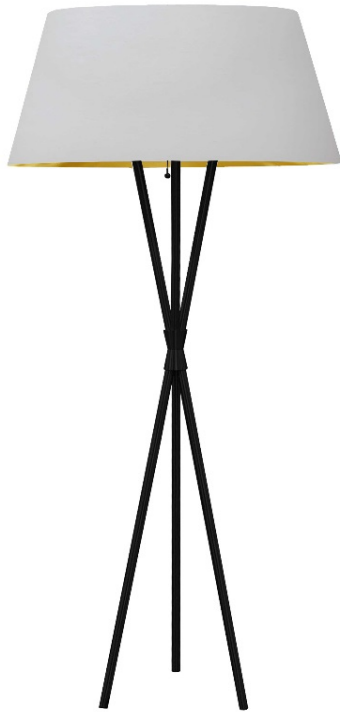

GAB-601F-MB-692 - 1LT Gabriela Floor lamp, Jtone WHT/GLD, MW

1 Light 3 Legged Matte Black Floor Lamp, with White/Gold Shade

Height	60.5	No. of Bulbs	1
Width/Length	15	LED Compatible	LED Compatible
Depth	15	Total Wattage	100
Weight	8		
Body Material	Metal	Second Material	Fabric
Finish/Color	Matte Black	Second Finish/Color	White/Gold
Type of Finish	Painted	Second Type of Finish	Hardback
Bulb 1 Amount	1	Rated For	Dry
Bulb 1 Base Type	E26	Voltage	120V
Bulb 1 Max Watt.	100		
Bulb 1 Included	No	Approval	cUL or equivalent
Bulb 1 Lumens		Warranty	1 Year
Bulb 1 CRI		Instal Position	Floor

Date:	Notes:
Fixture Type:	
Job Name:	

Lighting • LED • Shades • Custom Designs

TORONTO | BUFFALO | LIGHTFAIR | DALLAS MARKET CENTRE # 4303

 www.dainolite.com
 1-888-564-1262
  dainolite@dainolite.com
 /dainolite
  /dainoliteld
  /dainolite