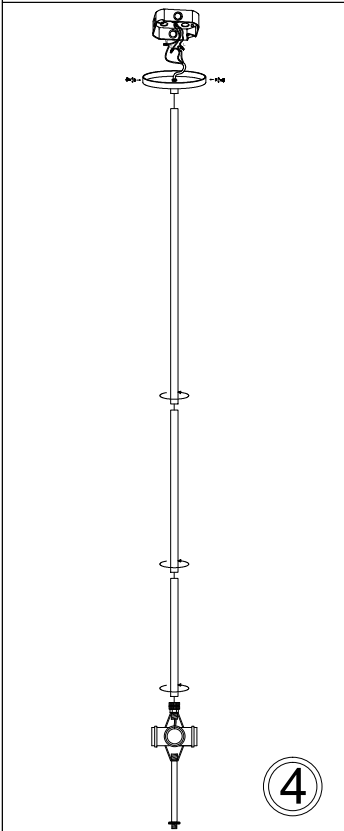

HEL-304P-PC

1

2

3

4

5

6

7

8

Bulbs/ Ampoules:
4x Max 60W
E26 Base
(Not Included/
Non Inclus)