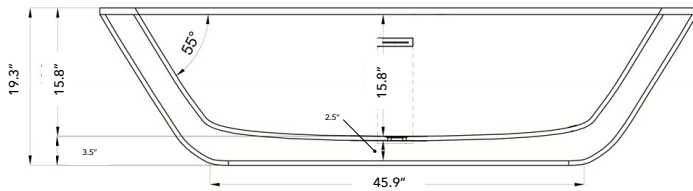

SPECIFICATIONS

Matte Finish item# 10DW102
Gloss Finish item# 10DG102

TOP VIEW

FRONT VIEW

SIDE VIEW

Recommended Tub Drain for Internal Overflow

Chrome finish [11CC500]
Matte White finish [11CW500]

Suggested Basin

CASCATA
15TW103

Dimensions : LWH 73" x 45" x 20"
Waste to floor : 3.5"
Water Capacity : 73 gallons
Edge / Rim width : 4.7"
Waste diameter : 2"
Weight : 286 lbs

Overflow : Internal Overflow included
Max Water : 15" to overflow
Material : 100% DADOquartz
Color : White
Finish : Gloss or Matte
Warranty : Lifetime