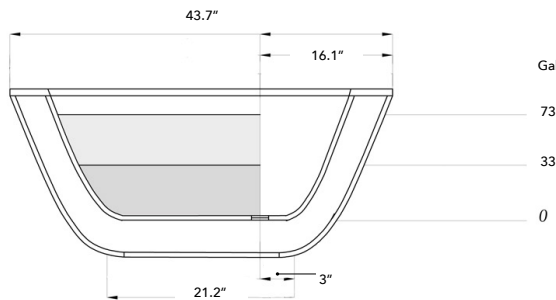

SPECIFICATIONS

Matte Finish item# 10DW102
Gloss Finish item# 10DG102

TOP VIEW

FRONT VIEW

SIDE VIEW

Recommended Tub Drain for Internal Overflow

Chrome finish [11CC500]
Matte White finish [11CW500]

Suggested Basin

CASCATA
15TW103

Dimensions : LWH 73" x 45" x 20"
Waste to floor : 3.5"
Water Capacity : 73 gallons
Edge / Rim width : 4.7"
Waste diameter : 2"
Weight : 286 lbs

Overflow : Internal Overflow included
Max Water : 15" to overflow
Material : 100% DADOquartz
Color : White
Finish : Gloss or Matte
Warranty : Lifetime