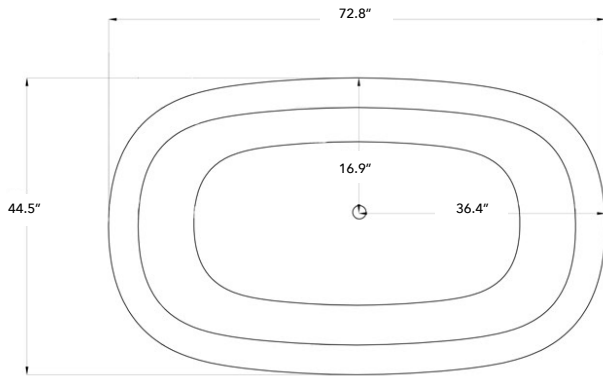

SPECIFICATIONS

Matte Finish item# 10DW102
Gloss Finish item# 10DG102

TOP VIEW

FRONT VIEW

SIDE VIEW

Recommended Tub Drain for Internal Overflow

Chrome finish [11CC500]
Matte White finish [11CW500]

Suggested Basin

CASCATA
15TW103

Dimensions : LWH 73" x 45" x 20"
Waste to floor : 3.5"
Water Capacity : 73 gallons
Edge / Rim width : 4.7"
Waste diameter : 2"
Weight : 286 lbs

Overflow : Internal Overflow included
Max Water : 15" to overflow
Material : 100% DADOquartz
Color : White
Finish : Gloss or Matte
Warranty : Lifetime