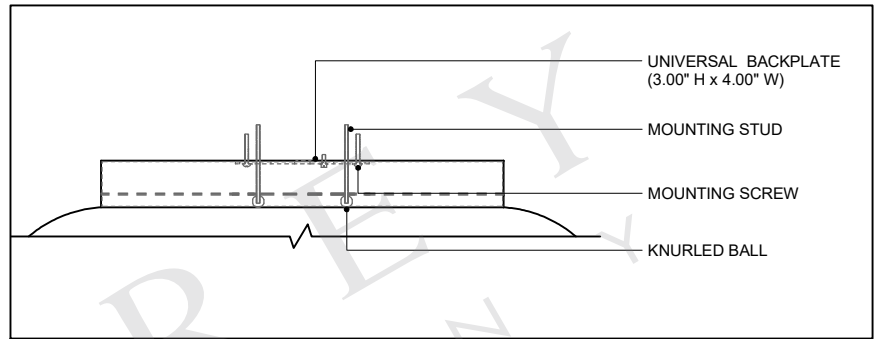

TOP VIEW

CANOPY DETAIL

FRONT VIEW

SIDE VIEW

9999-0045

ALL WORK © 2018 CURREY & COMPANY