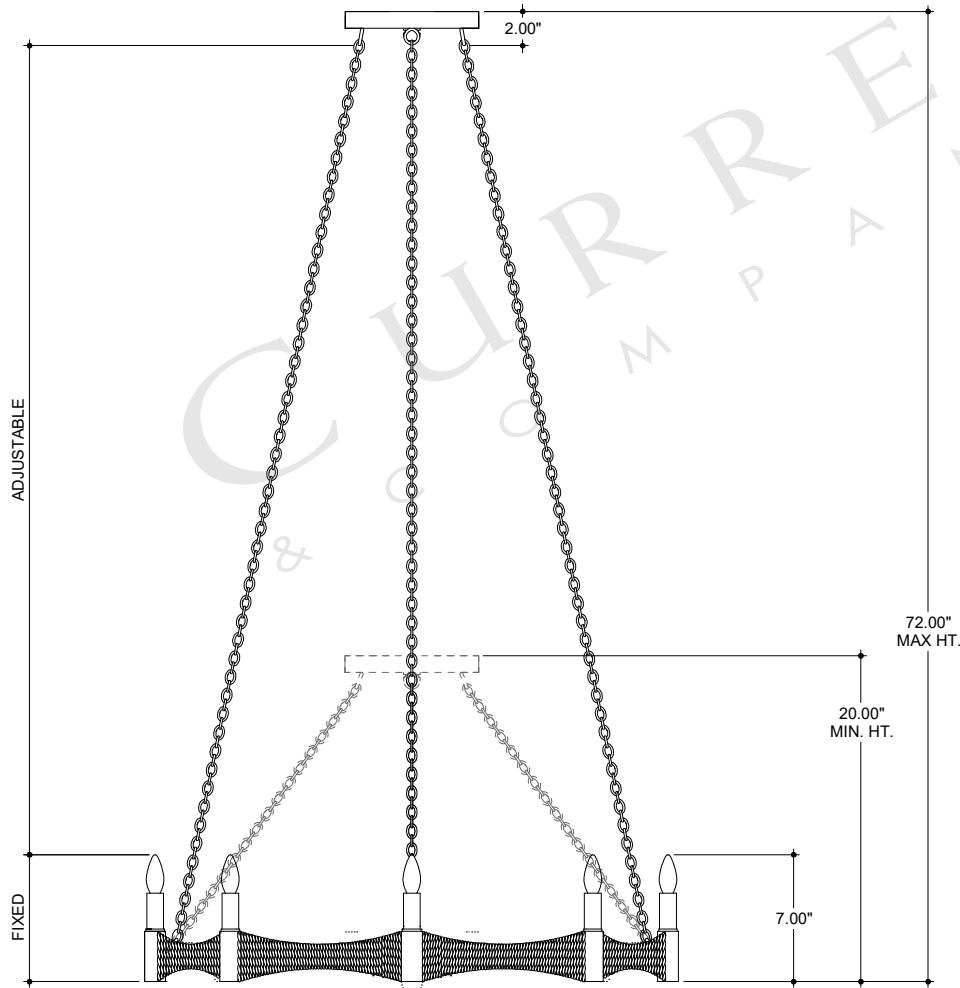

32.00" DIA. BODY

8.00" DIA. CANOPY

1.00" H X 4.25" W
CROSS BAR

TOP VIEW

CANOPY DETAIL

FRONT VIEW

CURREY & COMPANY