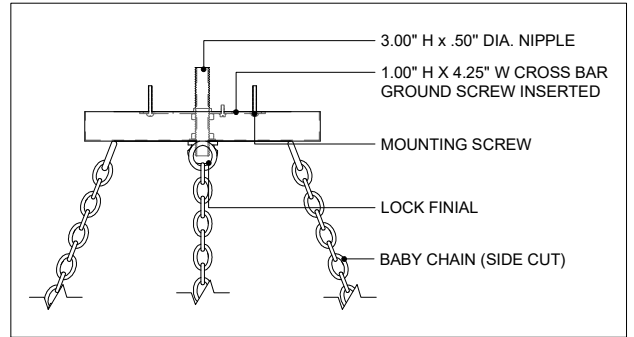

32.00" DIA. BODY

8.00" DIA. CANOPY

1.00" H X 4.25" W
CROSS BAR

TOP VIEW

CANOPY DETAIL

FRONT VIEW

CURREY & COMPANY