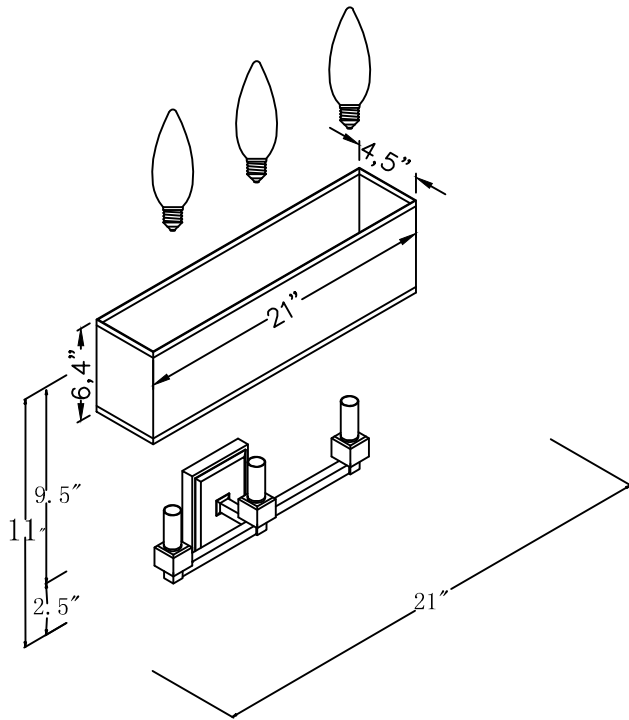

CRYSTORAMA

1958

95 Cantiague Rock Road, Westbury NY 11590
 ph:516.931.9090 fax:516.931.1254
 info@crystorama.com www.crystorama.com

MODEL# : 8883-PN
ASSEMBLY AND DRESSING INSTRUCTIONS

IMPORTANT
 TURN OFF THE POWER AT THE
 MAIN
 FUSE OR CIRCUIT BREAKER
 BOX
 BEFORE STARTING
 INSTALLATION