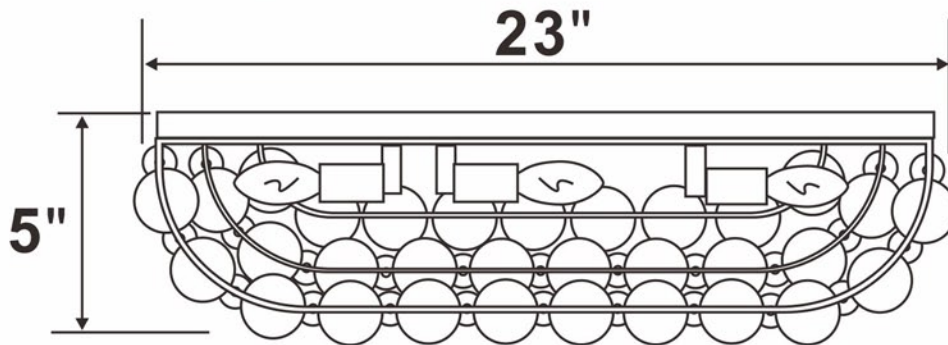

CRYST RAMA

1958

95 Cantiague Rock Road, Westbury NY 11590

ph:516.931.9090 fax: 516. 931.1254

info@crystorama.com www.crystorama.com

MODEL#:133

ASSEMBLY AND DRESSING INSTRUCTIONS

WARNING:

Electrical Danger Turn Power Off

All electrical components must be installed by a licensed electrician in accordance with the National Electric Code and the appropriate local electrical codes.

Top View