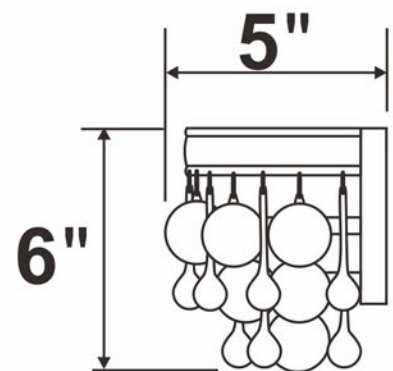

Electrical Danger Turn Power Off

All electrical components must be installed by a licensed electrician in accordance with the National Electric Code and the appropriate local electrical codes.

Top View

Side View

A= 76mm * 27sets

B= 40mm * 37sets

You will need 6 - Cand.Bulb
40 Watts Recommended
60 Watts Max
Bulb not included.

PREPARATORY WORK

Before installing this item,
please complete the preparatory work as following: