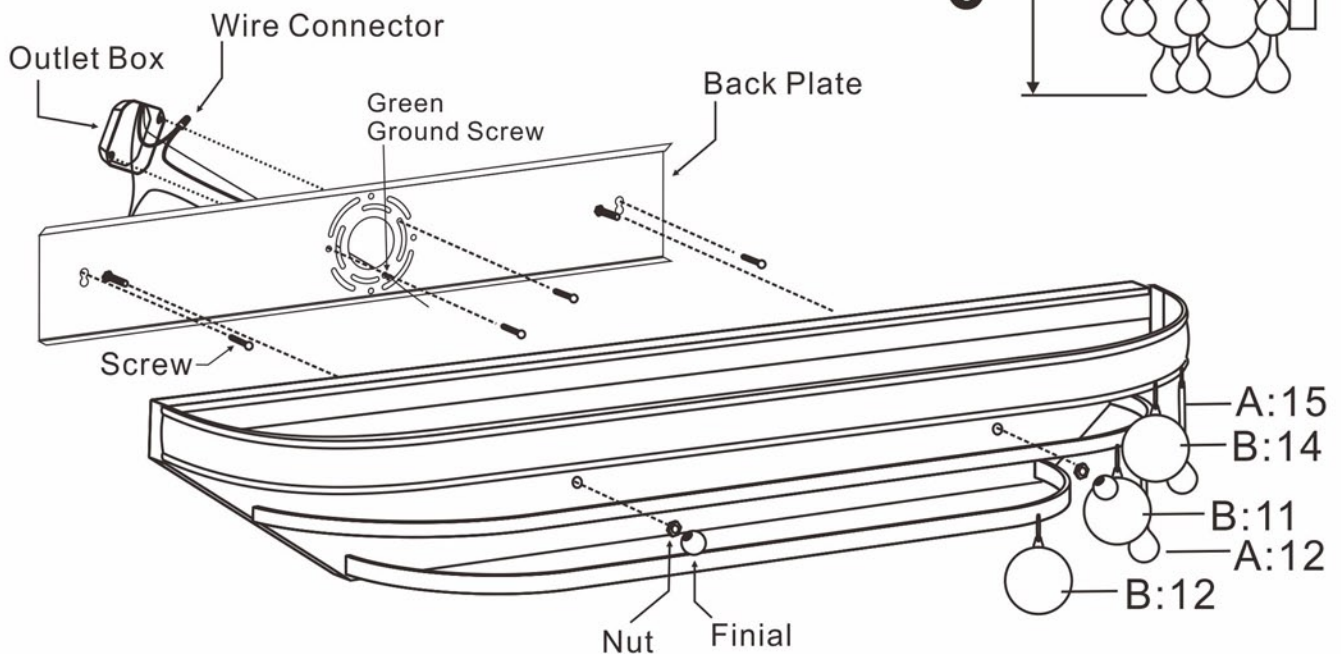

Electrical Danger Turn Power Off

All electrical components must be installed by a licensed electrician in accordance with the National Electric Code and the appropriate local electrical codes.

Top View

Side View

A= 76mm * 27sets

B= 40mm * 37sets

You will need 6 - Cand.Bulb
40 Watts Recommended
60 Watts Max
Bulb not included.

PREPARATORY WORK

Before installing this item,
please complete the preparatory work as following:

1. Drill two holes on the wall to match the side holes of the backplate.

2. Insert the plastic wall plug into the holes on the wall.