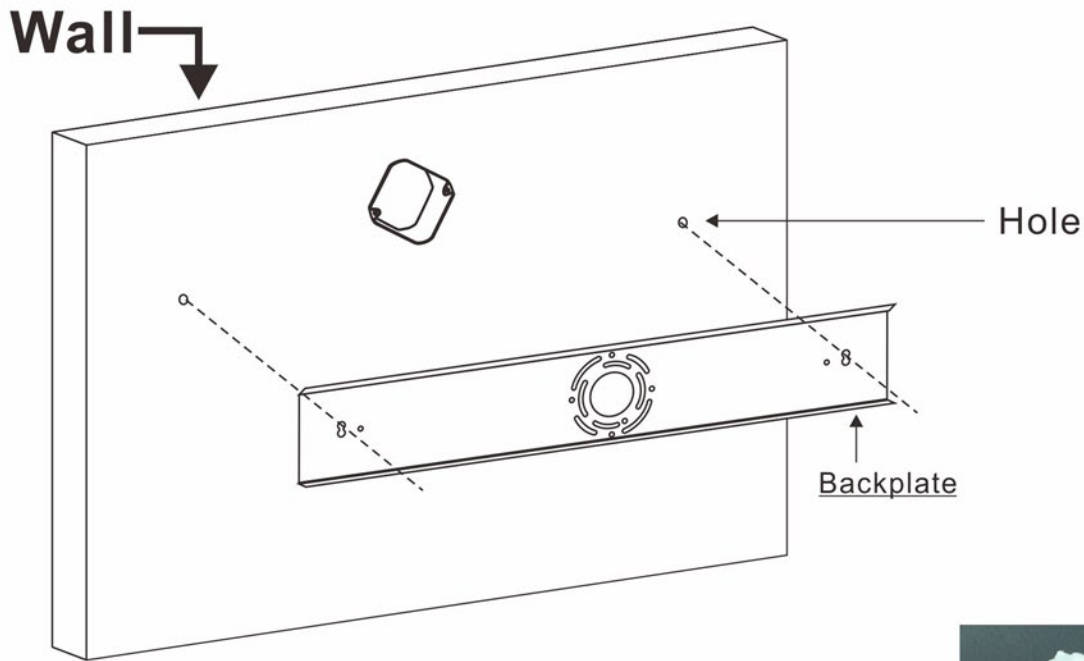

A= 76mm * 27sets

B= 40mm * 37sets

You will need 6 - Cand.Bulb
40 Watts Recommended
60 Watts Max
Bulb not included.

PREPARATORY WORK

Before installing this item,
please complete the preparatory work as following:

1. Drill two holes on the wall to match the side holes of the backplate.

2. Insert the plastic wall plug into the holes on the wall.